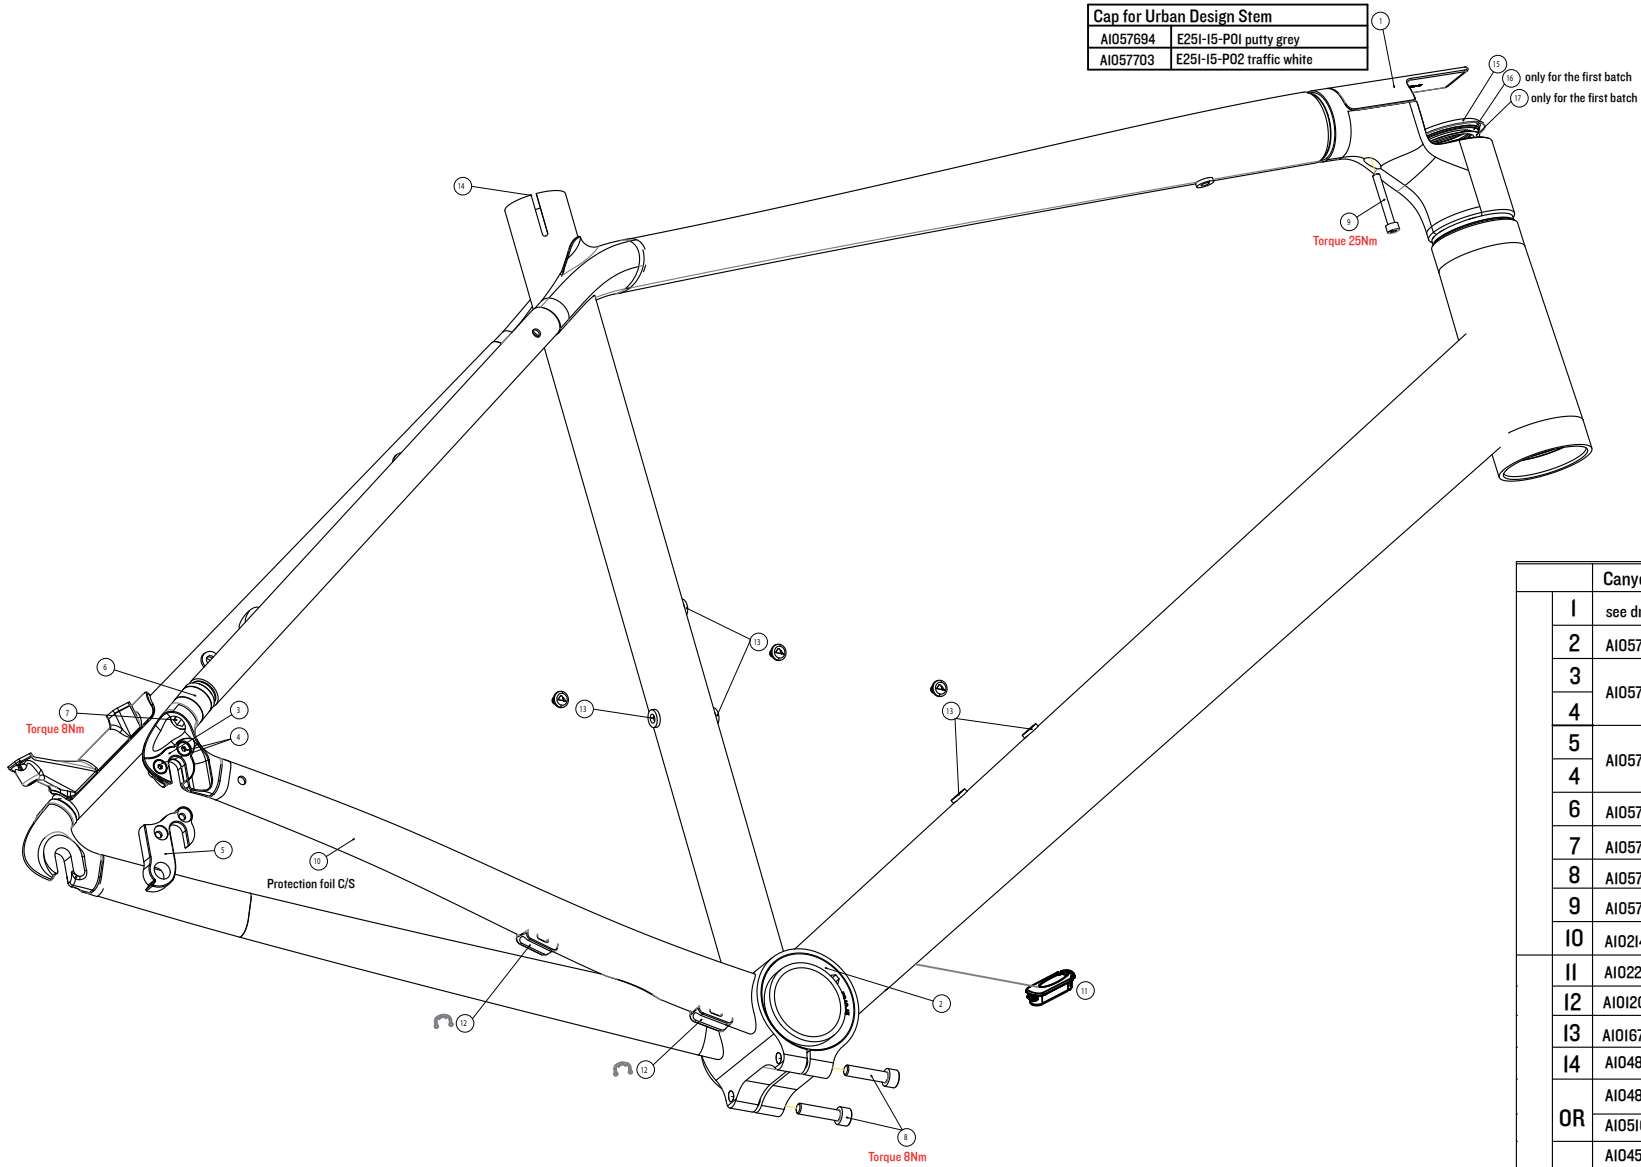

Cap for Urban Design Stem	
AI057694	E251-15-P01 putty grey
AI057703	E251-15-P02 traffic white

	Canyon#	Part Name	Qty.	Frame
	1	see drawing Cap for Urban Design Stem E251-15	IPC	UI0&UII
	2	AI057695 Eccentric Bottom Bracket E240-15	IPC	UI0
	3	AI057696 RD-hanger # 31	IPC	UI0
	4	incl. screws	2PCS	
	5	AI057697 RD-hanger # 32	IPC	UII
	4	incl. screws	2PCS	
	6	AI057698 Spacer Seat Stay Belt Gap	IPC	UI0
	7	AI057699 Screw Belt Gap	IPC	UI0
	8	AI057700 socket head cap screw	2PCS	UI0
	9	AI057701 socket head cap screw	IPC	UI0&UII
	10	AI021467 Protection foil C/S	IPC	UII
	11	AI022937 snap cable stopper E56-12	IPC	UI0
	12	AI012043 cable clip	2PCS	UI0
	13	AI016702 blind plug E40-10	5PCS	UI0&UII
	14	AI048688 Seat Clamp Ixow	IPC	UI0&UII
	OR	AI048233 Seat Clamp Custom Safering for Supernova	IPC	UI0&UII
		AI051639 Tail Light	IPC	UI0&UII
		AI045632 Allen Screw	IPC	UI0&UII
	15	AI048503 Head Set	1SET	UI0&UII
	16	AI048072 washer for Head Set t0,2	IPC	UI0&UII
OPT.	17	AI048073 washer for Head Set t0,5	IPC	UI0&UII

Urban | UI0/UII-15

CANYON