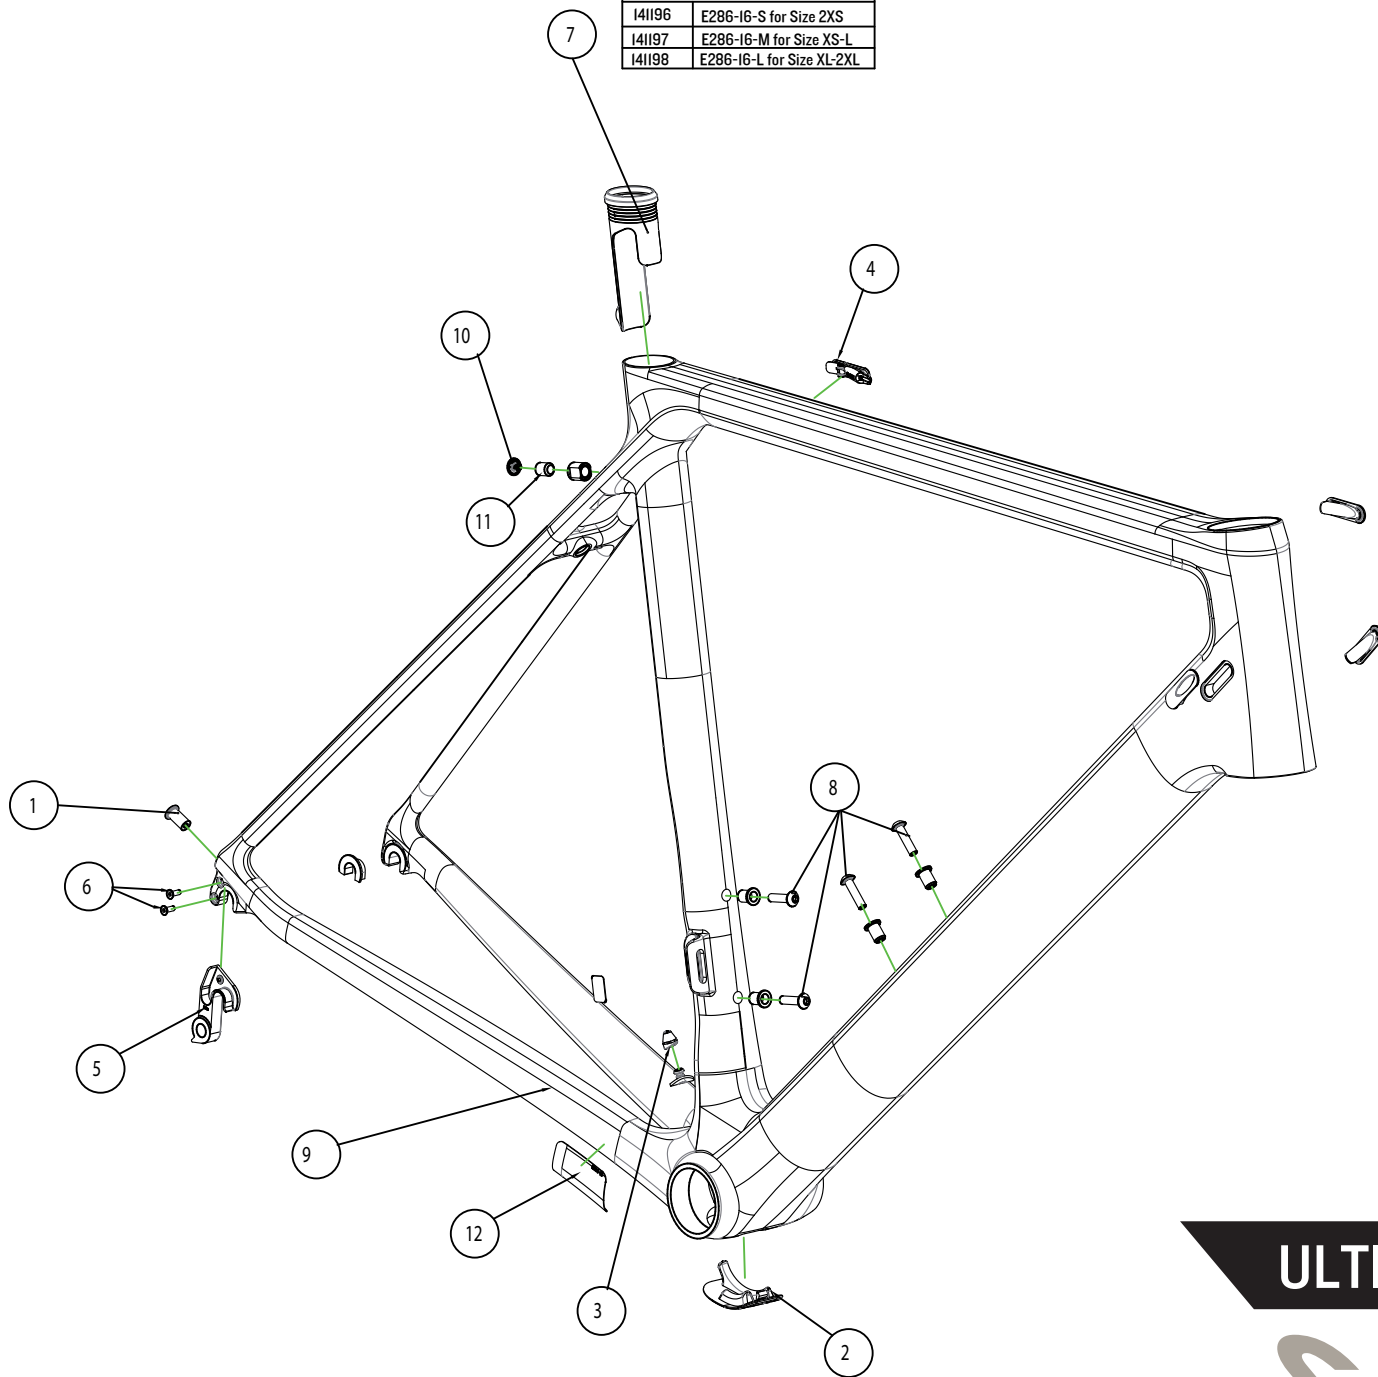

S/T insert	
I41196	E286-16-S for Size 2XS
I41197	E286-16-M for Size XS-L
I41198	E286-16-L for Size XL-2XL

	Canyon#	Part Name		Qty.
1	A1037679	JW Cable stop	CC307-A	IPC
2	A1059121	cable guide BB	E162-15	IPC
3	A1037677	splash guard	E164-13	IPC
4	I40311	cable stopper	E285-16	IPC
5	I40986	RD-hanger # 35		IPC
6		incl. screws	ISO 10642	2PCS
7	see drawing	Seat tube insert	E286-16	IPC
8	A1037681	water bottle screw	ISO 4762	4PCS
9	A1037680	Protection foil	25x39x240mm	IPC
10	A1057089	rubber plug	E424-16	IPC
11	A1059097	socket set screw	DIN 913	IPC
12	I54746	chainsuck plate	E289-16	IPC

ULTIMATE CF EVO ME | R47-20

CANYON

REVISION 00 | 15.01.2020