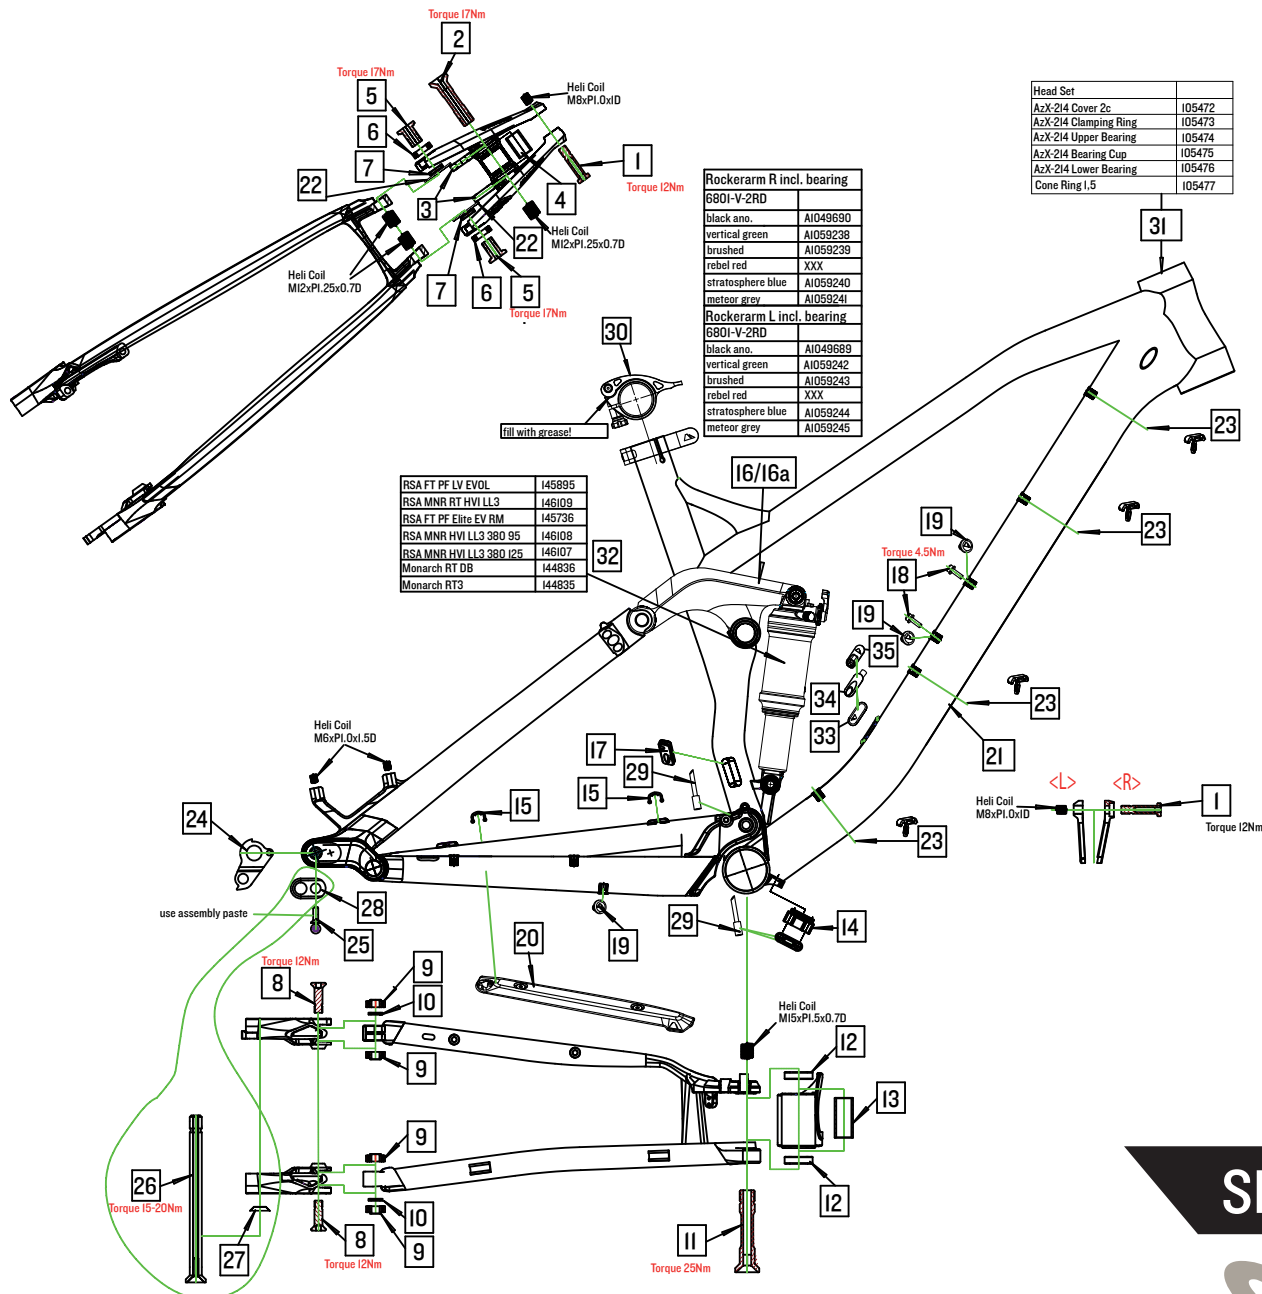

Note: Rear triangle should fall by itself after assembly!

Head Set	
AzX-214 Cover 2c	105472
AzX-214 Clamping Ring	105473
AzX-214 Upper Bearing	105474
AzX-214 Bearing Cup	105475
AzX-214 Lower Bearing	105476
Cone Ring 1.5	105477

Rockerarm R incl. bearing 6801-V-2RD	
black ano.	A1049690
vertical green	A1059238
brushed	A1059239
rebel red	XXX
stratosphere blue	A1059240
meteor grey	A1059241

Rockerarm L incl. bearing 6801-V-2RD	
black ano.	A1049689
vertical green	A1059242
brushed	A1059243
rebel red	XXX
stratosphere blue	A1059244
meteor grey	A1059245