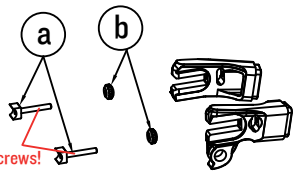

D/O adjustment		
a	AI016881	2PCS
b	AI016882	2PCS

Loctite #243 on screws!

	Canyon#	Part Name	Qty.
①	AI021828	FD hanger incl. screw E69-II	ISET
②	AI022937	cable stopper E56-II	IPC
③	AI022572	cable stopper	IPC
④	see drawing	D/O adjustment	
⑤	AI012253	BB cable guide incl. screw YF-014	2SETS
⑥	AI024038	Seat Clamp incl. screws E26-II	IPC 2PCS
⑦	AI022843	water bottle screw	4PCS
⑧	AI023426	Protection foil for C/S	IPC
⑨	AI006267	TANGE IS-22	ISET
⑩	AI025215	aero fork FII-I2	IPC
⑪	AI025323	spacer for crankset	IPC