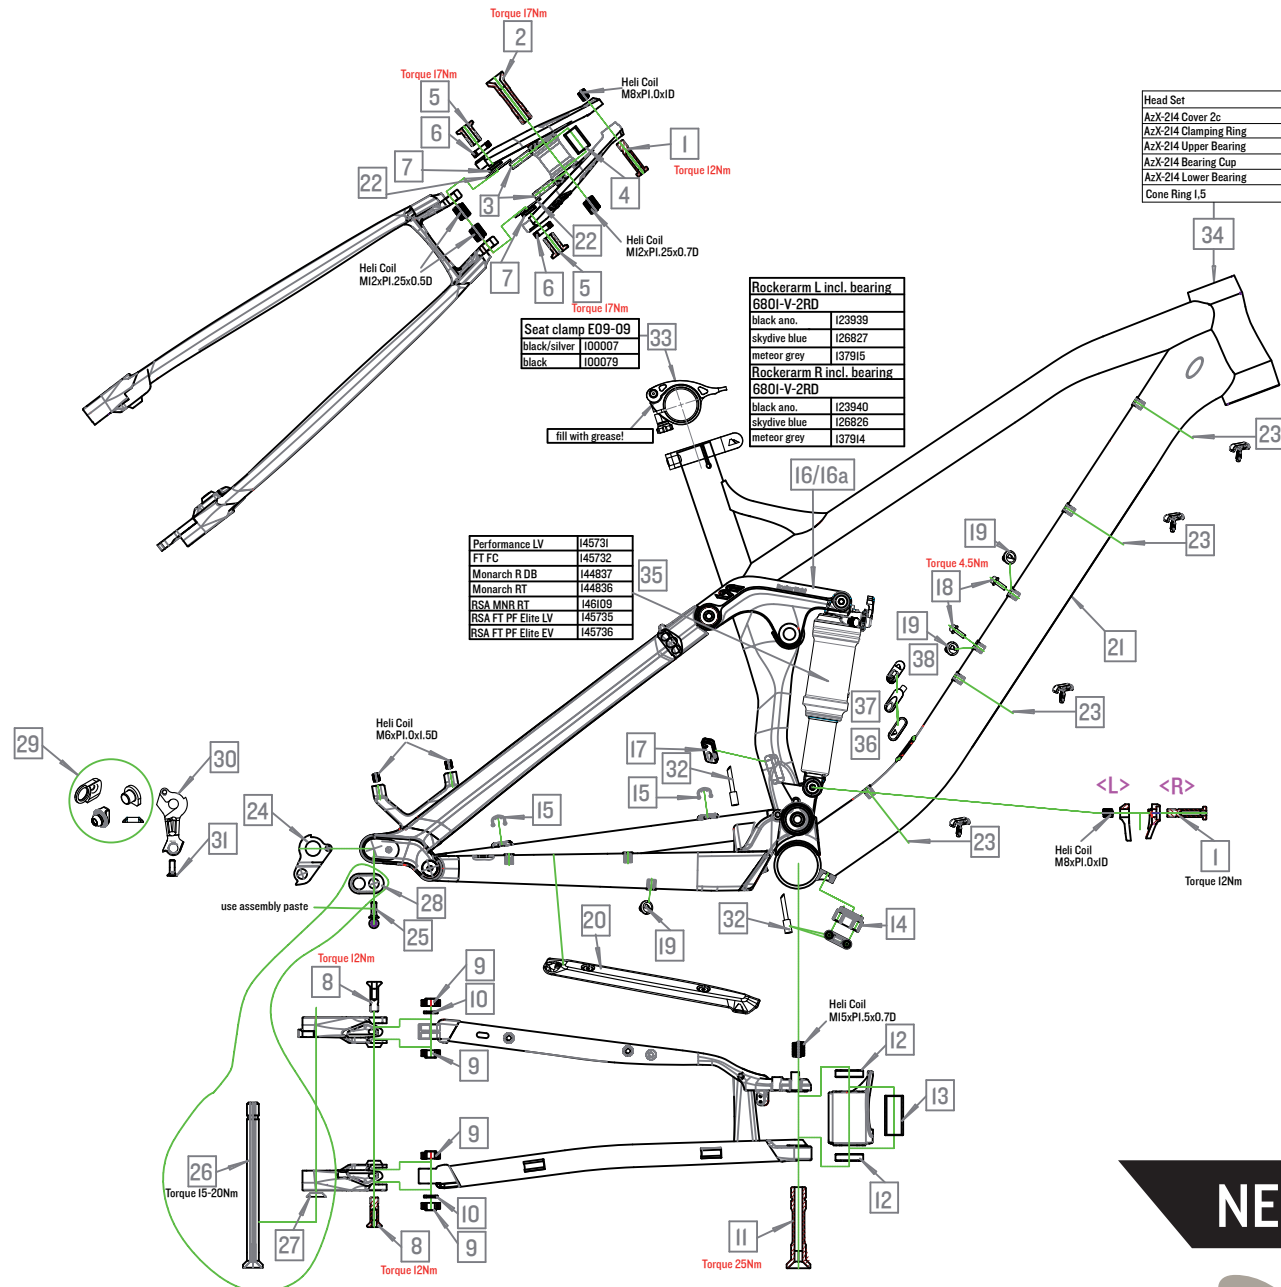

Note: Rear triangle should fall by itself after assembly!

Head Set	
AzX-214 Cover 2c	I05472
AzX-214 Clamping Ring	I05473
AzX-214 Upper Bearing	I05474
AzX-214 Bearing Cup	I05475
AzX-214 Lower Bearing	I05476
Cone Ring L5	I05477

Rockerarm L incl. bearing 6801-V-2RD	
black ano.	I23939
skydive blue	I26827
meteor grey	I37915
Rockerarm R incl. bearing 6801-V-2RD	
black ano.	I23940
skydive blue	I26826
meteor grey	I37914

Performance LV	
FT FC	I45731
Monarch R DB	I44837
Monarch RT	I44836
RSA MNR RT	I46109
RSA FT PF Elite LV	I45735
RSA FT PF Elite EV	I45736

Canyon#	Part Name	Qty.	
1	I23328	shock bolt	2PCS
2	I23329	axle for rocker arm pivot	1PC
3	I21911	bearing 7901-V-2RD 12x24x6mm	2PCS
4	I23330	spacer ST-pivot	1PC
5	I23331	pivot bolt	2PCS
6	I22634	bearing 6801-V-2RD 12x21x5mm	2PCS
7	I23332	pivot spacer	2PCS
8	I23333	horstlink bolt	2PCS
9	I23334	bearing 688-V-2RD-L5 8x18x6mm	4PCS
10	I23335	horstlink spacer	2PCS
11	I23336	main pivot axle	1PC
12	I20891	bearing 7802-V-2RD 15x28x7mm	2PCS
13	I23337	spacer main pivot	1PC
14	I23996	Cable guide E24-14	1PC
15	I00031	Cable Clip II-HI-777	2PCS
16	see drawing	Rockerarm incl. bearing L	1SET
16a	see drawing	Rockerarm incl. bearing R	1SET
17	I00176	clip-in cable guide E99-I2	1PC
18	I00256	water bottle screw	2PCS
19	I00057	blind plug E40-I0	3PCS
20	I00803	C/S protector incl. screws E170-I4	1SET
21	I23338	protection foil D/T	1PC
22	I37940	SS-Yoke Pivot washer	2PCS
23	I03541	double cable-clip E195-I4	4PCS
24	I00449	RD-hanger # 27 for Shimano direct mount	1PC
25		incl. screws	1PC
26		Canyon through axle 12mm	1PC
27	I00622	conic steel washer E172-I4	1PC
28		DD chip	1PC
29	I00759	DD-Adapter kit for QR skewer	1SET
30	I41076	RD-hanger # 34 only for Shimano direct mount	1PC
31		incl. screws	1PC
32	I00046	Jagwire nose ferrule	3PCS
33	see drawing	Seat clamp E09-09	1SET
34	see drawing	Head Set	1SET
35	see drawing	Rear Shock	1SET
36	I04729	blind plug E227-I5	1PC
37	I04704	cable stop E287-I5	1PC
38	I04705	double grommet e-tube E288-I5	1PC

NEURON AL | MI3-17