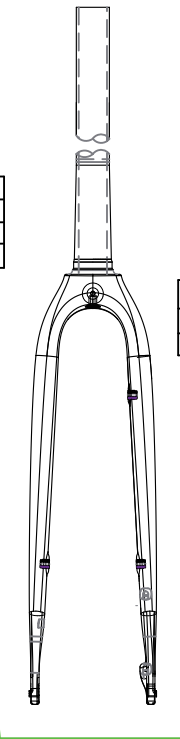

Head Set F40:	
105473	AzX-214 compression ring I 1/8
126855	uppercup+bearing AZX226 11/8/AZX-226
126858	lower bearing NEW AZX226 1 1/2

F40-16 Urban Fork Economy AL	
P09 blue/blue	143240
PI0 grey/yellow	143239

Canyon#	Part Name	Qty.
1	see drawing Head Set	1SET
2	A1034602 Seat Clamp E93-13	1SET
3	see drawing Fork	1PC
4	A1012043 cable clip 11-101-777	5PCS
5	A1016702 blind plug E40-10	1PC
6	100010 BB cable guide SM-SP18M	1PC
6a	100264 screw M5x8mmL	1PC
7	A1001666 RD-hanger # 12	1PC
8	incl. screws M4xP0.8x8mmL	2PCS
9	A1006942 water bottle screws M5xP0.8x16mmL	4PCS
10	A1037680 protection foil 240x39x25mm	1PC
11	A1048491 FD-Hanger incl. bolts M4xP0.7x10mmL E202-15	1SET

# ROADLITE AL DISC | R46-01