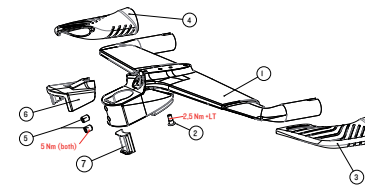

**CPO019-01
Basebar short / flat**

After market and service products				
EP/SP#	POL.NL.	QTY.	DESCRIPTION	CANYON#
EP0672-01	7	1x	Cockpit Clamping AM	10000386
EP0678-01	6	1x	Shim cover S	10000384