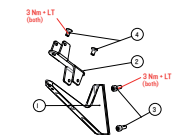

**GP0221-01
TRI Bottle Adapter
SP0049-01**

After market and service products				
EP/SP#	POL.NL.	QTY.	DESCRIPTION	CANYON#
EP0204-01	1 (EP0204-01) 2 (EP0205-01)	1x 2x	Bottle adapter AM	10000301