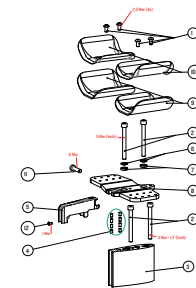

**R085-01
Frame**

**CPO019-01
Basebar short / flat**

After market and service products				
EP/SP#	POL.NL.	QTY.	DESCRIPTION	CANYON#
EP0672-01	7	1x	Cockpit Clamping AM	10000386
EP0678-01	6	1x	Shim cover S	10000384

**CPO019-01
Basebar long / flat**

After market and service products				
EP/SP#	POL.NL.	QTY.	DESCRIPTION	CANYON#
EP0672-01	7	1x	Cockpit Clamping AM	10000386
EP0678-01	6	1x	Shim cover L	10000383

**GP0275-01
Mono Grips lh./rh. short**

**GP0276-01
Mono Grips lh./rh. long**

**GP0238-01
Basebar Clamping**

After market and service products				
EP/SP#	POL.NL.	QTY.	DESCRIPTION	CANYON#
EP0008-01	1 (EP0275-01)	1x	Topcap incl. screw	10000308
EP0245-01	2	1x	Transition plate low AM	10000307

**GP0221-01
TRI Bottle Adapter
SP0049-01**

After market and service products				
EP/SP#	POL.NL.	QTY.	DESCRIPTION	CANYON#
EP0204-01	1 (EP0204-01) 2 (EP0205-01)	1x 2x	Bottle adapter AM	10000301

**FK0080-01
Fork 700c**   **FK0081-01
Fork 650b**

**Cockpit Parts
in SAP Part List**

**GP0244-01
Garmin Mount R085-01**

After market and service products				
EP/SP#	POL.NL.	QTY.	DESCRIPTION	CANYON#
GP0244-01	1 (EP0244-01) 2 (EP0409-01) 3 (EP0209-01)	1x	SPW Screen Mount AM	10000302

SPEEDMAX CFR/CF SLX | R085-01/R091-01