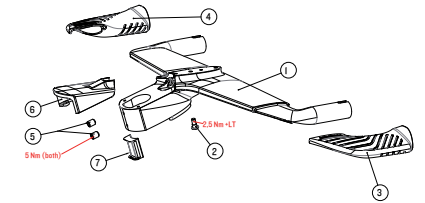

**CPO019-01
Basebar long / flat**

After market and service products				
EP/SP#	POL.NL.	QTY.	DESCRIPTION	CANYON#
EP0672-01	7	1x	Cockpit Clamping AM	10000386
EP0678-01	6	1x	Shim cover L	10000383

**GP0275-01
Mono Grips lh./rh. short**

**GP0276-01
Mono Grips lh./rh. long**

**GP0238-01
Basebar Clamping**

After market and service products				
EP/SP#	POL.NL.	QTY.	DESCRIPTION	CANYON#
EP0008-01	1 (EP0275-01)	1x	Topcap incl. screw	10000308
EP0245-01	2	1x	Transition plate low AM	10000307

**GP0221-01
TRI Bottle Adapter
SP0049-01**

After market and service products				
EP/SP#	POL.NL.	QTY.	DESCRIPTION	CANYON#
EP0204-01	1 (EP0204-01) 2 (EP0205-01)	1x 2x	Bottle adapter AM	10000301