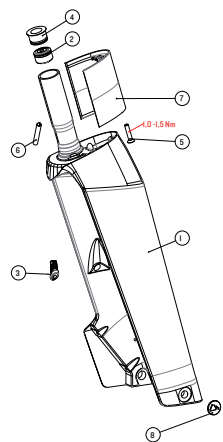

**FK0080-01
Fork 700c**   **FK0081-01
Fork 650b**