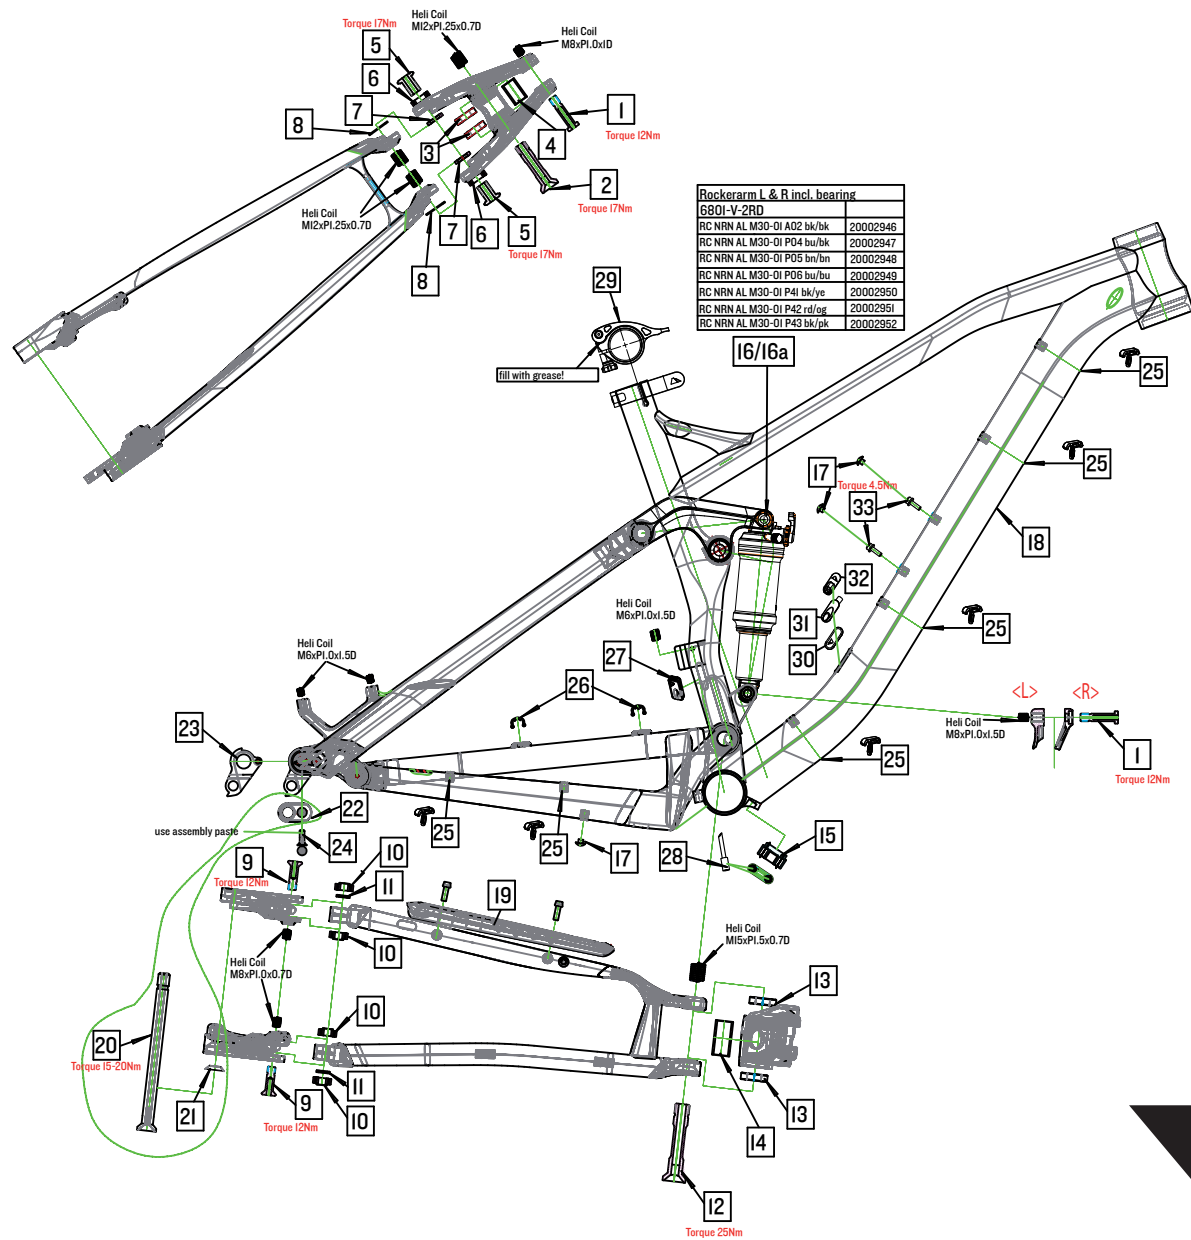

Note: Rear triangle should fall by itself after assembly!