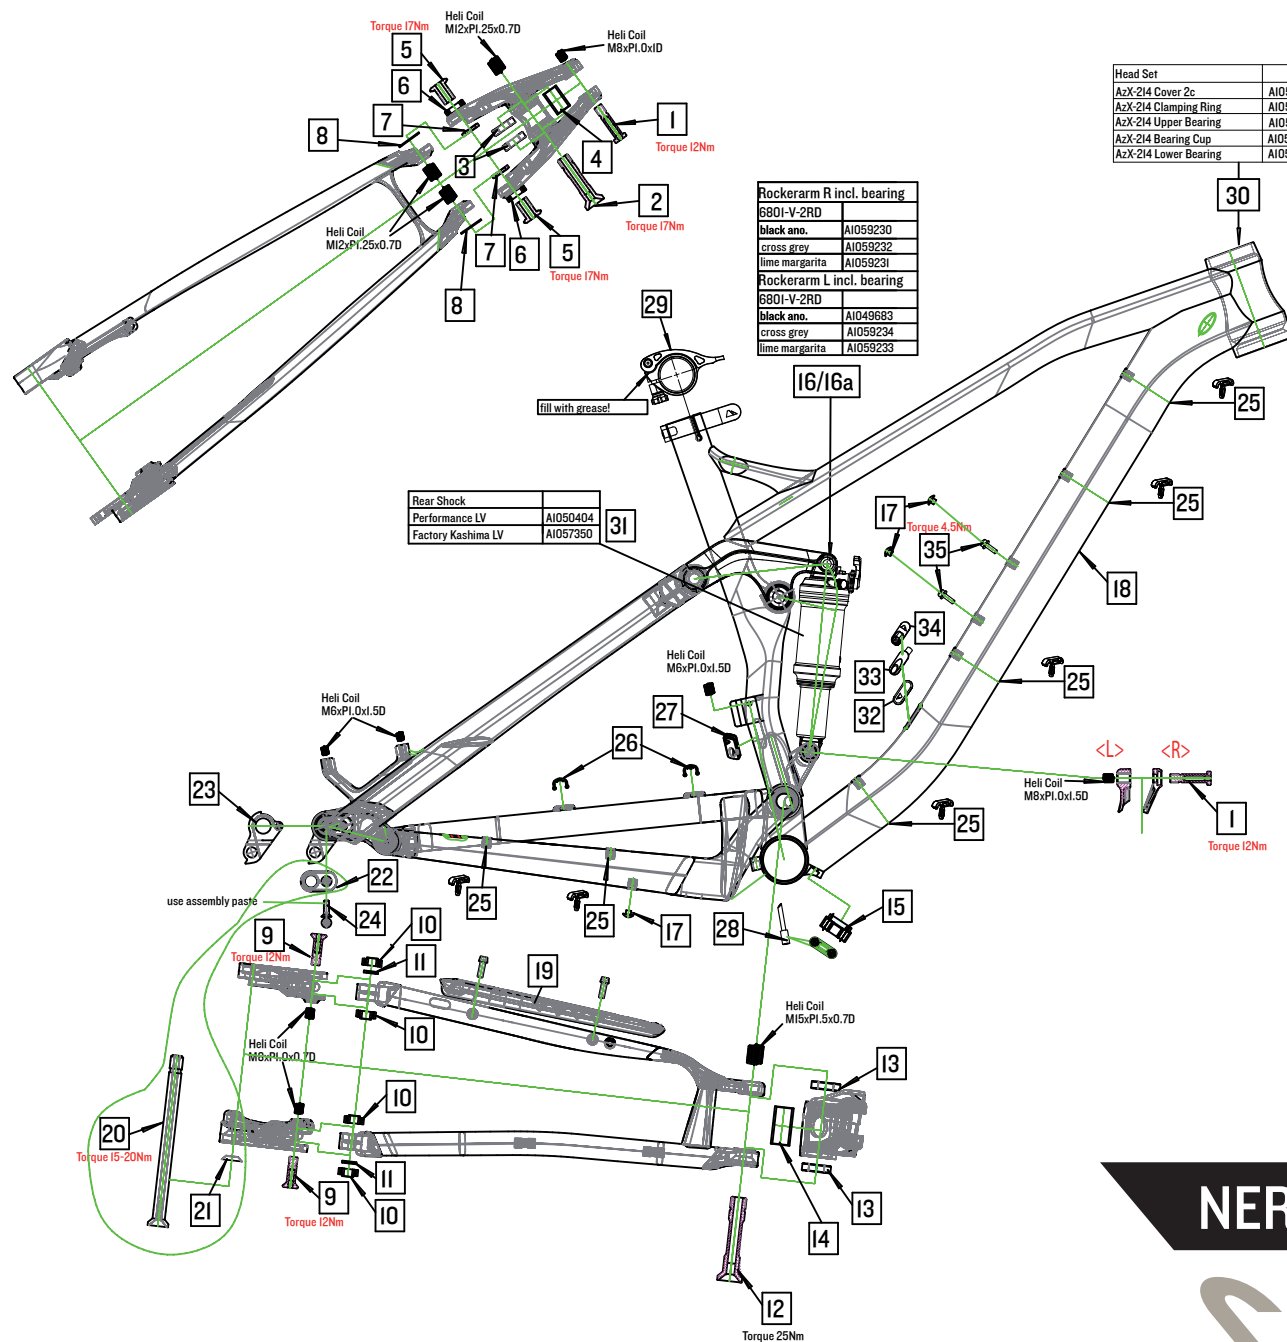

Note: Rear triangle should fall by itself after assembly!

Head Set	
AzX-214 Cover 2c	A1053953
AzX-214 Clamping Ring	A1053954
AzX-214 Upper Bearing	A1053955
AzX-214 Bearing Cup	A1053956
AzX-214 Lower Bearing	A1053957

Rockerarm R incl. bearing	
680I-V-2RD	
black ano.	A1059230
cross grey	A1059232
lime margarita	A1059231
Rockerarm L incl. bearing	
680I-V-2RD	
black ano.	A1049663
cross grey	A1059234
lime margarita	A1059233

Rear Shock	
Performance LV	A1050404
Factory Kashima LV	A1057350

Canyon#	Part Name	Qty.	
1	A1043776	shock bolt	2PCS
2	A1043777	axle for rocker arm pivot	IPC
3	A1039330	bearing 790I-V-2RD	2PCS
4	A1043778	spacer ST-pivot	IPC
5	A1043779	pivot bolt	2PCS
6	A1038902	bearing 680I-V-2RD	2PCS
7	A1047261	pivot spacer	2PCS
8	A1059229	SS-Yoke Pivot washer	2PCS
9	A1043781	horstlink bolt	2PCS
10	A1043782	bearing 698-V-2RD-1.5	4PCS
11	A1043783	horstlink spacer	2PCS
12	A1043784	main pivot axle	IPC
13	A1029862	bearing 7902-V-2RD	2PCS
14	A1047262	spacer main pivot	IPC
15	A1042777	Cable guide E24-14	IPC
16	see drawing	Rockerarm L	1SET
16a	see drawing	Rockerarm R	1SET
17	A1016702	blind plug E40-10	3PCS
18	A1043787	protection foil D/T 45x235mm	IPC
19	A1043786	C/S protector incl. screws E170-14	1SET
20		Canyon through axle	IPC
21	A1040927	conic steel washer E172-14	IPC
22		DD chip	IPC
23	A1038695	RD-hanger # 26 for SRAM	IPC
24		incl. screws	IPC
23	A1038715	RD-hanger # 27 for Shimano direct mount	IPC
24		incl. screws	IPC
25	A1049247	double cable-clip E195-14	6PCS
26	A1012043	Cable Clip II-101-777	2PCS
27	A1028806	clip-in cable guide E99-12	IPC
28	A1013141	Jagwire nose ferrule	3PCS
29	A1005024	Seat clamp E09-09	1SET
30	see drawing	Head Set	1SET
31	see drawing	Rear Shock	1SET
32	A1052645	blind plug E237-15	IPC
33	A1052068	cable stop E287-15	IPC
34	A1052069	double grommet e-tube E288-15	IPC
35	A1033271	water bottle screw	2PCS

NERVE AL 29 | M30-16