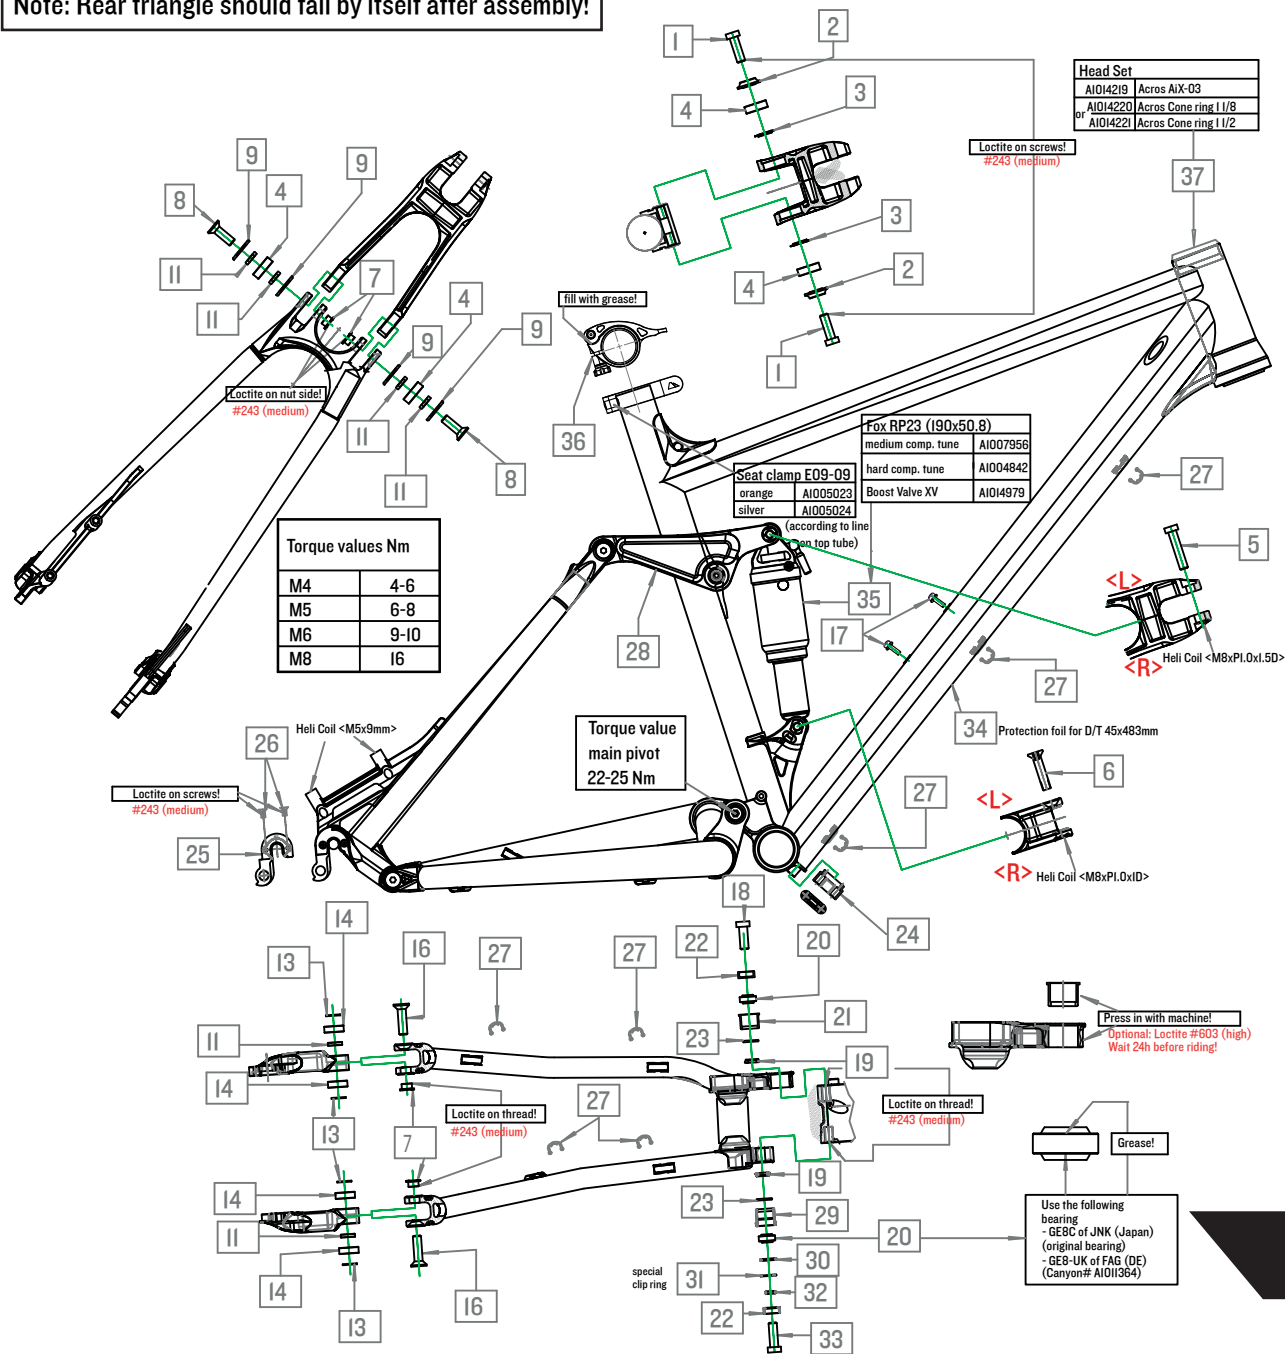

Note: Rear triangle should fall by itself after assembly!

	Canyon#	Part Name	Qty.
1	AI012025	screw	2PCS
2	AI012026	cap	2PCS
3	AI012027	washer	2PCS
4	AI012028	bearing 608-2RS	4PCS
5	AI012145	shock mount screw	1PC
6	AI012029	screw	1PC
7	AI012034	shock nut	4PCS
8	AI012031	screw	2PCS
9	AI012032	spacer	4PCS
11	AI012033	washer	6PCS
13	AI012035	adjusting washer	4PCS
14	AI012036	bearing 698-2RS	4PCS
16	AI012037	C/S screw	2PCS
17	AI006942	water bottle screw	2PCS
18	AI012038	screw	1PC
19	AI012039	ball joint spacer	2PCS
20	AI012147	bearing JNK GEBC (optional: FAG GE8-UK)	2PCS
21	AI012040	ball joint bushing	1PC
22	AI012041	seal bushing	2PCS
23	AI012042	O-Ring	2PCS
24	AI005071	Cable guide E24-09	1PC
25	AI007711	RD-hanger # 16	1PC
26	AI012043	incl. screws	2PCS
27	AI012043	Cable Clip II-10I-777	7PCS
28	AI012148	Rockerarm	1SET
29	AI016583	bushing	1PC
30	AI016584	spacer	1PC
31	AI016585	special clip ring	1PC
32	AI016586	spacer	1PC
33	AI016587	screw	1PC
34	AI014818	protection foil	1PC
35	see drawing	Fox RP23 190x50.8	1SET
36	see drawing	Seat clamp E09-09 30.9/35.0mm	1SET
37	see drawing	Head Set	1SET

NERVE XC | MI3-10