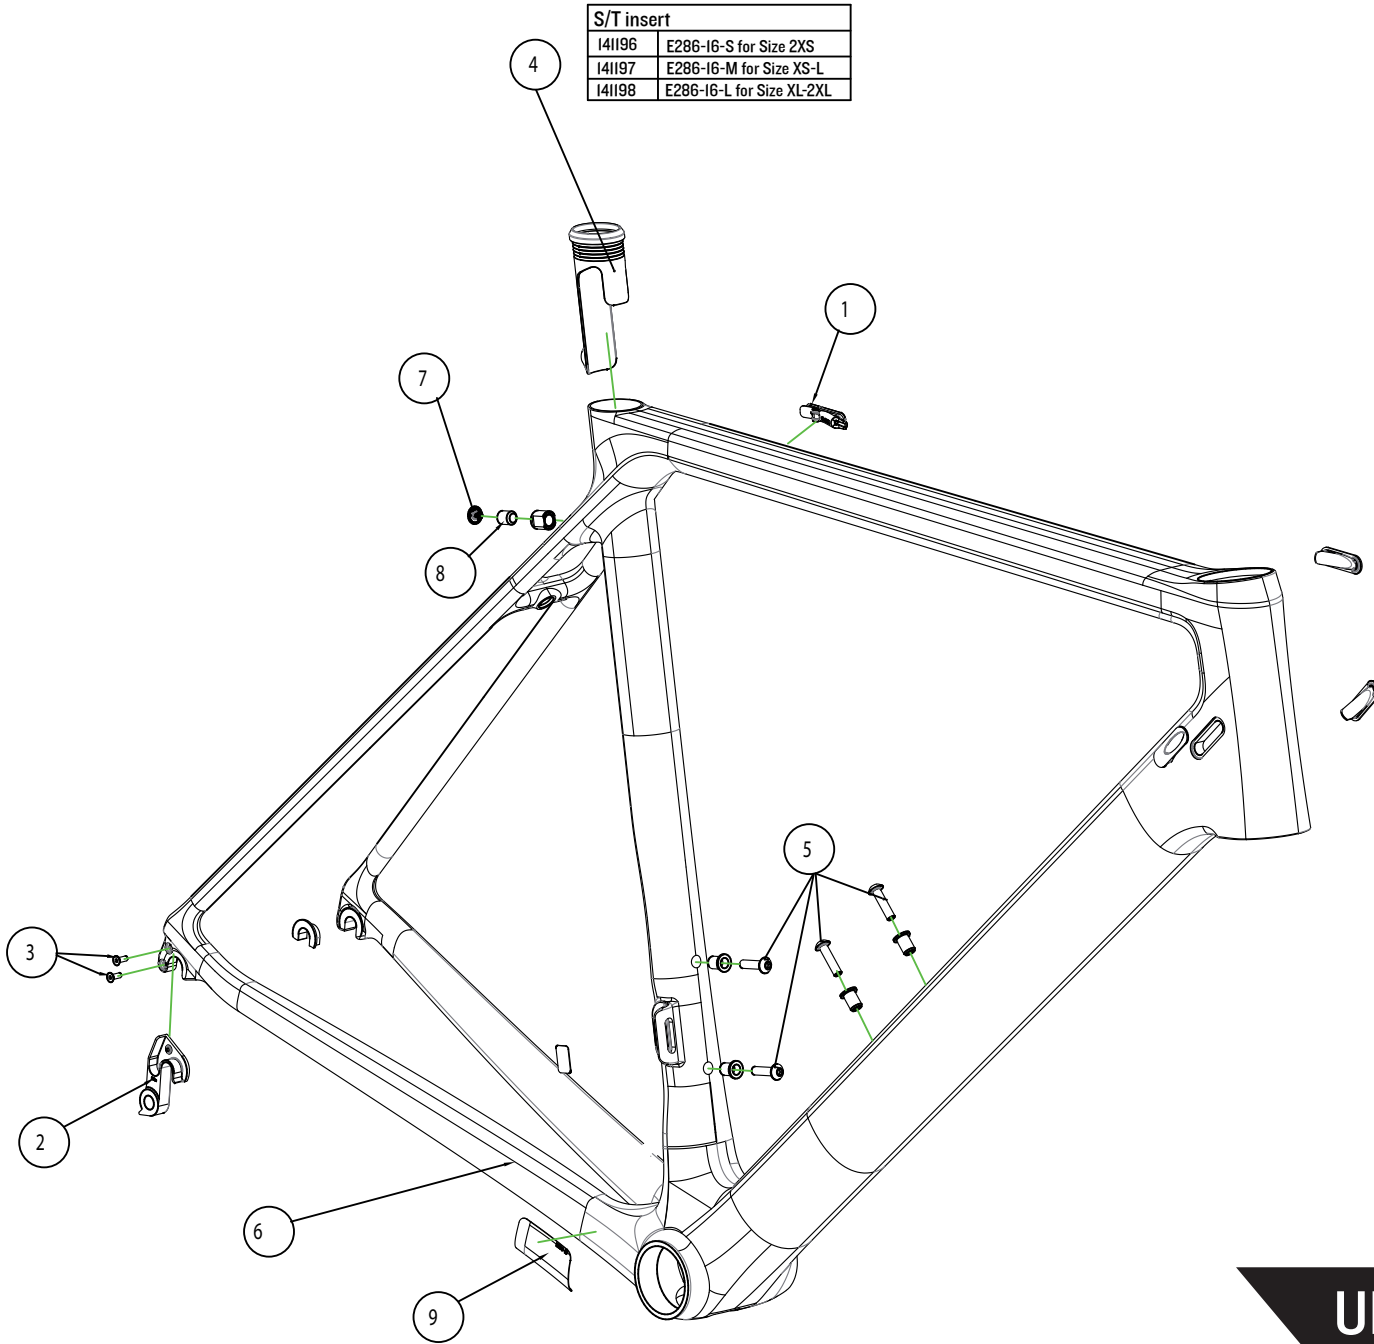

S/T insert	
141196	E286-16-S for Size 2XS
141197	E286-16-M for Size XS-L
141198	E286-16-L for Size XL-2XL

	Canyon#	Part Name		Qty.
1	I40311	cable stopper	E285-16	IPC
2	I40986	RD-hanger # 35		IPC
3		incl. screws	ISO 10642	2PCS
4	see drawing	Seat tube insert	E286-16	IPC
5	A1037681	water bottle screw	ISO 4762	4PCS
6	A1037680	Protection foil	25x39x240mm	IPC
7	A1057089	rubber plug	E424-16	IPC
8	A1059097	socket set screw	DIN 913	IPC
9	I54746	chainsuck plate	E289-16	IPC

ULTIMATE CF EVO WL | R47-20

CANYON