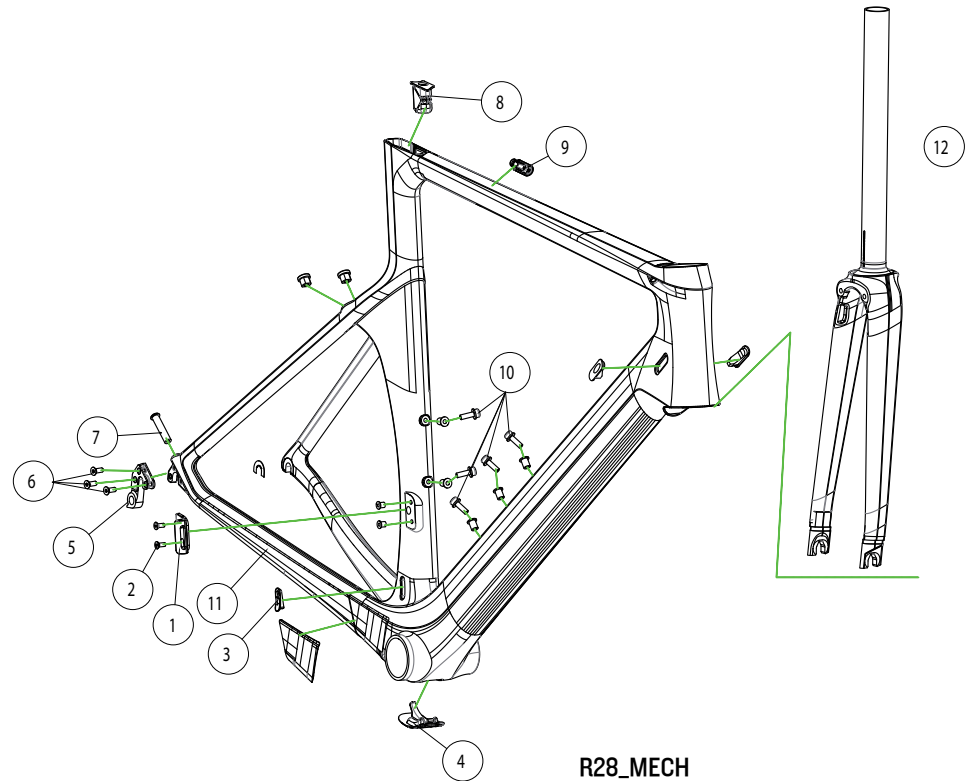

R28_EL

Canyon#	Part Name	Qty.
1	FD-Hanger E205-01	IPC
2	FD-Hanger Screw M4x12	2PCS
3	Cable cap BB E157-13	IPC
4	Seat Clamp Set E204-01	ISET
5	plastic clip-in cable holder E56-12	IPC
6	grommet Di2 chain stay E161-13	IPC
7	Di2 Grommet E207-15	IPC
8	RD Hanger No.25	IPC
9	RD Hanger screws M3x8	3PCS
10	alloy water bottle screw	5PCS
11	protection foil C/S	IPC
12	Assembly battery holder E160-13	ISET
13	screws for battery holder M4x12	2PCS
14	One One Four SLX F30-16-P01 F30-16-P07	IPC

R28_MECH

Canyon#	Part Name	Qty.
1	FD-Hanger E205-01	IPC
2	FD-Hanger Screw M4x12	2PCS
3	cable guide for FD-Hanger E209-15	IPC
4	cable guide BB E162-15	IPC
5	RD Hanger No.25	IPC
6	RD Hanger screws M3x8 M3x8	3PCS
7	Cable Stopper CS E208-15	IPC
8	Seat Clamp Set E204-01	ISET
9	plastic clip-in cable holder E56-12	IPC
10	alloy water bottle screw	5PCS
11	protection foil C/S	IPC
12	One One Four SLX F30-16-P01 F30-16-P07	IPC

AEROAD CF SLX | R28-01

CANYON