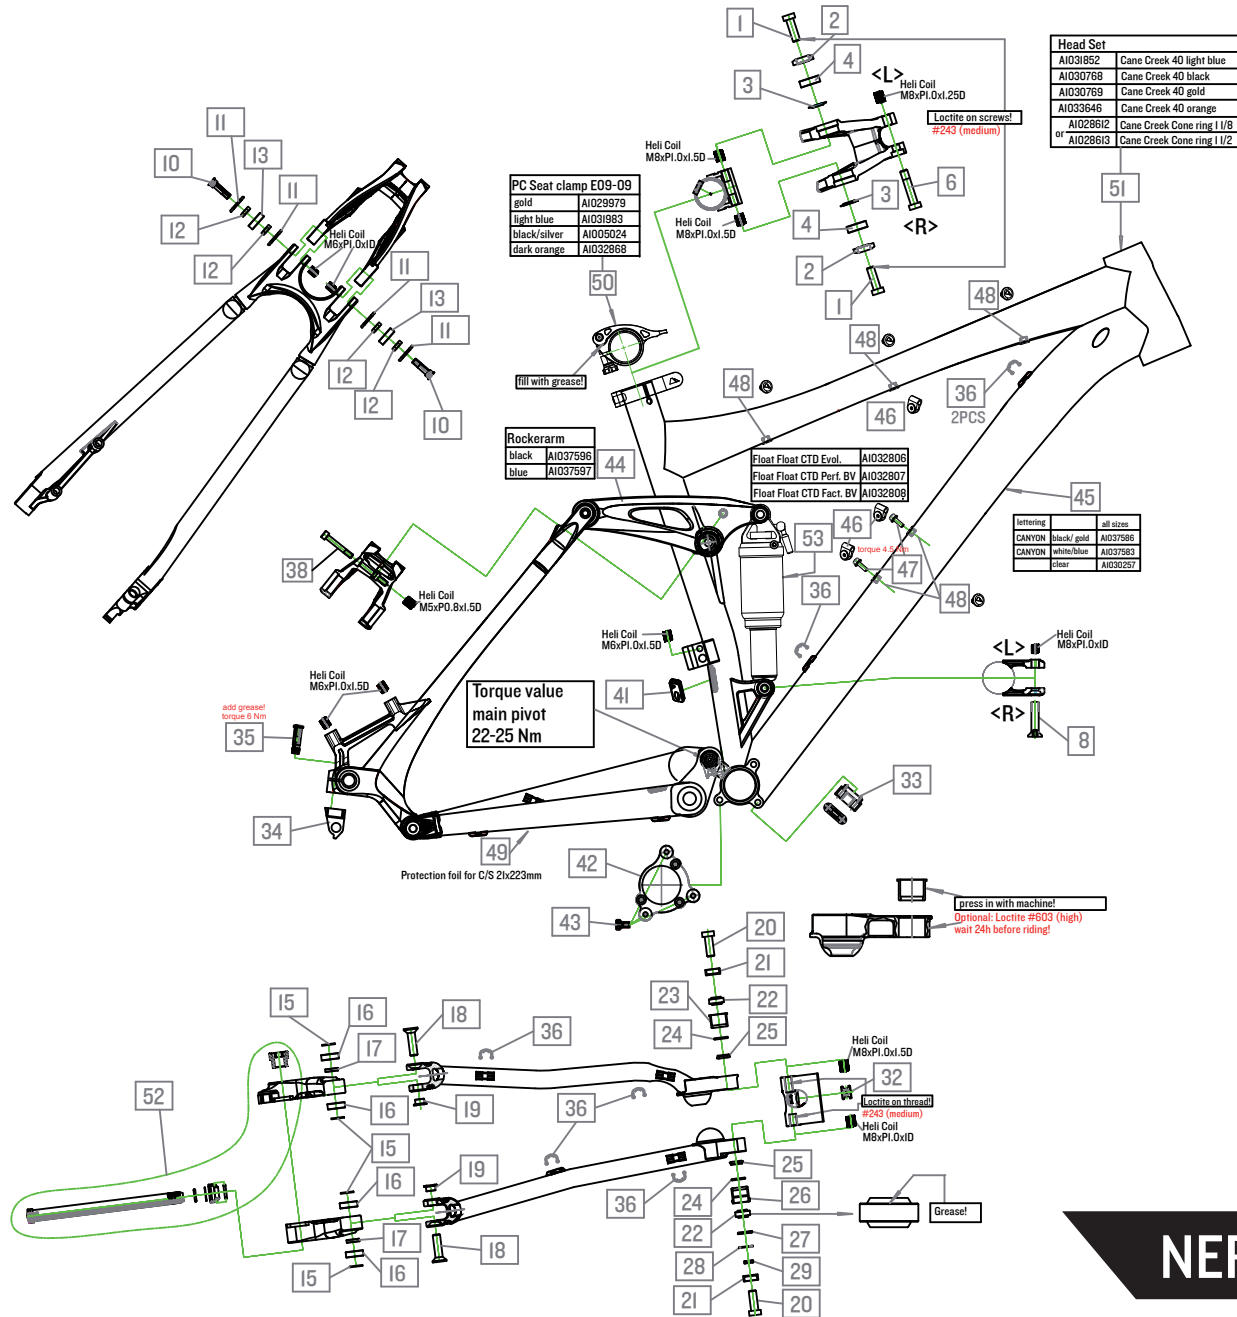

Note: Rear triangle should fall by itself after assembly!

PC Seat clamp E09-09	
gold	AIO23979
light blue	AIO31683
black/silver	AIO35024
dark orange	AIO32868

Rockerarm	
black	AIO37596
blue	AIO37597

Torque value
main pivot
22-25 Nm

Torque values Nm	
M4	4-6
M5	6-8
M6	9-10
M8	16

	Canyon#	Part Name	Qty.
1	AIO12025	screw	2PCS
2	AIO24260	cap	2PCS
3	AIO12027	washer	2PCS
4	AIO12028	bearing 608-2RS	2PCS
6	AIO12145	shock mount screw	IPC
8	AIO12029	screw	IPC
10	AIO24262	screw	2PCS
11	AIO24263	spacer	4PCS
12	AIO24269	washer	4PCS
13	AIO24268	bearing 626-2RS	2PCS
15	AIO12035	adjusting washer	4PCS
16	AIO12036	bearing 698-2RS	4PCS
17	AIO12033	washer	2PCS
18	AIO12037	C/S screw	2PCS
19	AIO12034	shock nut	2PCS
20	AIO12038	screw	2PCS
21	AIO12041	seal bushing	2PCS
22	AIO12147	bearing JNK GE8C (optional: FAG GE8-UK)	2PCS
23	AIO12040	ball joint bushing	IPC
24	AIO12042	O-Ring	2PCS
25	AIO12039	ball joint spacer	2PCS
26	AIO16583	bushing	IPC
27	AIO16584	spacer	IPC
28	AIO16585	special clip ring	IPC
29	AIO16586	spacer	IPC
32	AIO22935	cylindrical cable stopper	IPC
33	AIO05071	Cable guide E24-09	IPC
34	AIO17559	RD hanger No.21	IPC
35	AIO24012	RD hanger screw	IPC
36	AIO12043	Cable Clip II-101-777	7PCS
38	AIO24261	screw	IPC
41	AIO28806	clip-in cable guide E99-12	IPC
42	AIO12197	Hammerschmidt plate	IPC
43	AIO12196	screws for HS plate	3PCS
44	see drawing	Rockerarm	1SET
45	see drawing	protection foil for D/T	IPC
46	AIO16904	satellite single	3SETS
47	AIO33271	water bottle screws	2PCS
48	AIO16702	blind plug E40-10	5PCS
49	AIO12467	protection foil for C/S	IPC
50	see drawing	Seat clamp E09-09	1SET
51	see drawing	Head Set	1SET
52	AIO12835	Syntaxe X12	1SET
53	see drawing	Rear Shock	1SET

NERVE AL+ | MI7-13