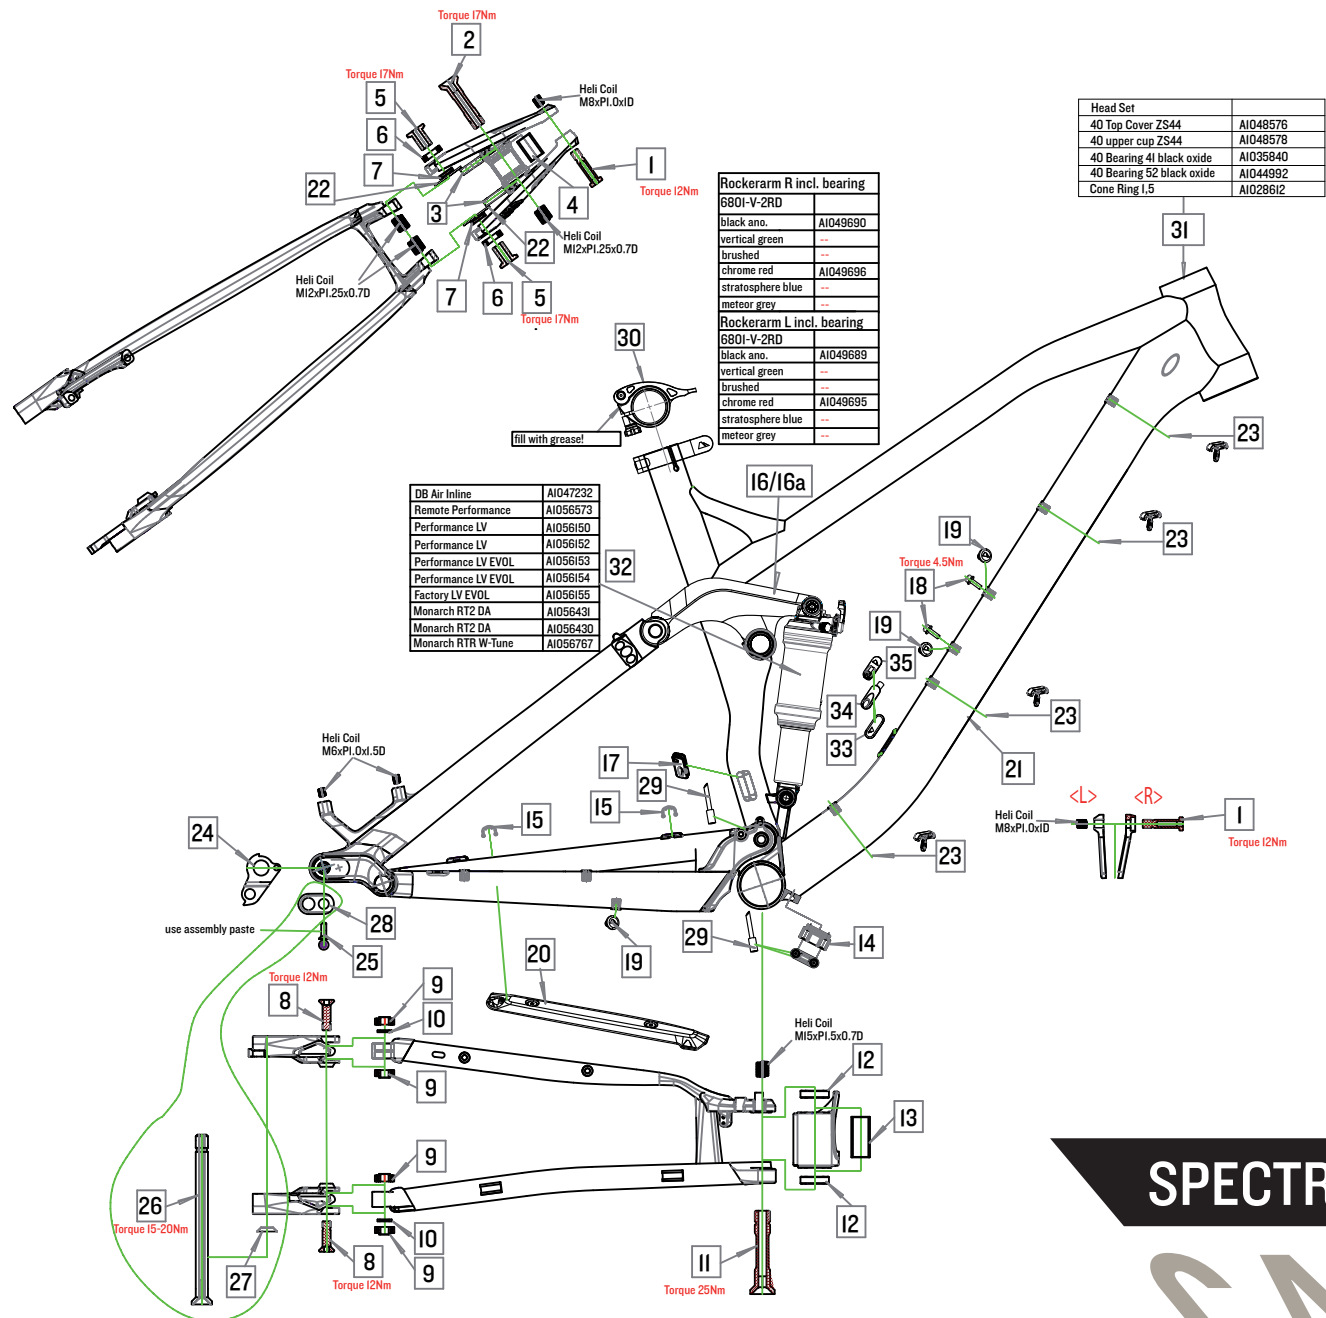

Note: Rear triangle should fall by itself after assembly!

Canyon#	Part Name	Qty.
1	A1043776 shock bolt	2PCS
2	A1043777 axle for rocker arm pivot	IPC
3	A1035330 bearing 7901-V-2RD 12x24x6mm	2PCS
4	A1043778 spacer ST-pivot	IPC
5	A1043779 pivot bolt	2PCS
6	A1038902 bearing 6801-V-2RD 12x21x5mm	2PCS
7	A1043780 pivot spacer	2PCS
8	A1043781 horstlink bolt	2PCS
9	A1043782 bearing 698-V-2RD-1.5 8x19x6mm	4PCS
10	A1043783 horstlink spacer	2PCS
11	A1043784 main pivot axle	IPC
12	A1029862 bearing 7902-V-2RD 15x28x7mm	2PCS
13	A1043785 spacer main pivot	IPC
14	A1042777 Cable guide E24-14	IPC
15	A1012043 Cable Clip II-I01-777	2PCS
16	see drawing Rockerarm R	1SET
16a	see drawing Rockerarm L	1SET
17	A1028806 clip-in cable guide E99-12	IPC
18	A1033271 water bottle screw	2PCS
19	A1016702 blind plug E40-10	3PCS
20	A1043786 C/S protector incl. screws E170-14	1SET
21	A1043787 protection foil D/T	IPC
22	A1052935 SS-Yoke Pivot washer	2PCS
23	A1049247 double cable-clip E195-14	4PCS
24	A1038695 RD-hanger # 26 for SRAM	IPC
25	incl. screws	IPC
24	A1038715 RD-hanger # 27 for Shimano direct mount	IPC
25	incl. screws	IPC
26	Canyon through axle	IPC
27	A1040927 conic steel washer E172-14	IPC
28	DD chip	IPC
29	A1013141 Jagwire nose ferrule	3PCS
30	A1039573 Seat clamp	1SET
31	see drawing Head Set	1SET
32	see drawing Rear Shock	1SET
33	A1052645 blind plug E237-15	IPC
34	A1052068 cable stop E287-15	IPC
35	A1052069 double grommet e-tube E288-15	IPC

# SPECTRAL AL | MI7-16