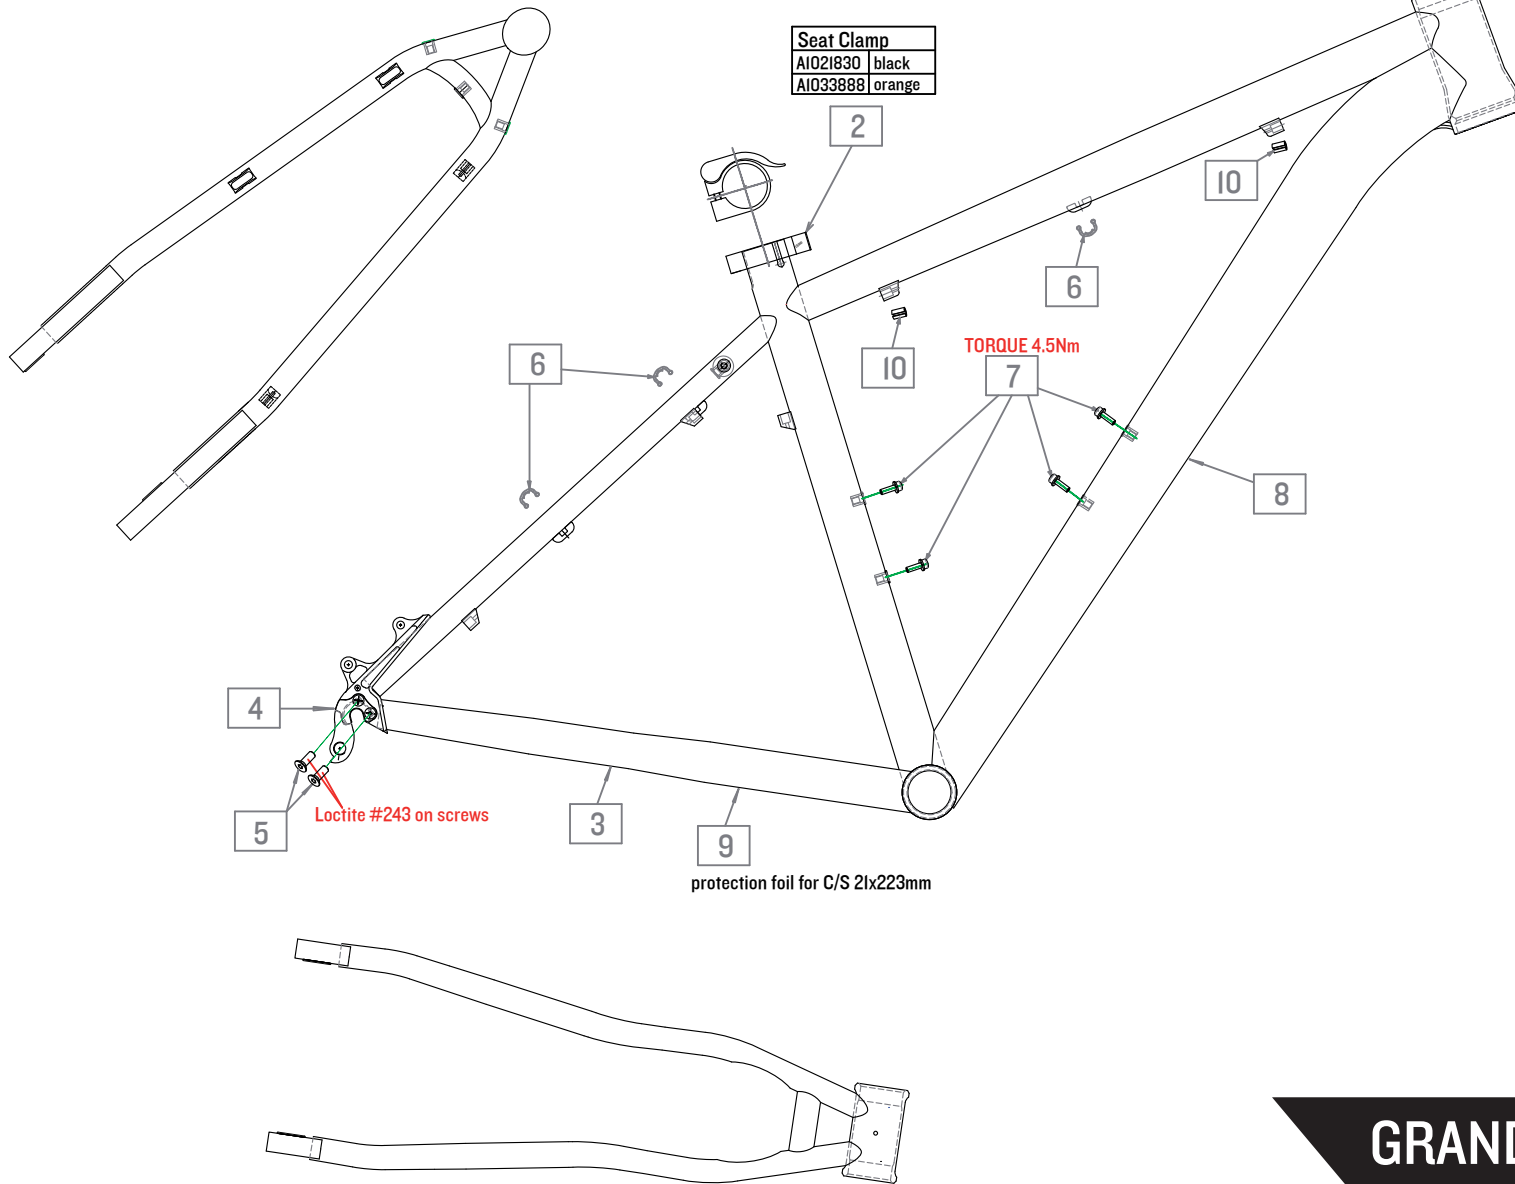

Head Set	
FSA No.10	A1034726
CC40	A1027091
cone ring for 1,5 CC40 A1028612	

Seat Clamp	
A1021830	black
A1033888	orange

TORQUE 4.5Nm

Loctite #243 on screws

protection foil for C/S 21x223mm

	Canyon#	Part Name	Qty.
1	see drawing	Head Set	1SET
2	see drawing	Seat Clamp 30.9	1SET
3	A1026194	C/S Nylon protector E35-I2	1PC
4	A1001666	RD-hanger # 12	1PC
5		incl. screws	2PCS
6	A1012043	Cable Clip 11-101-777	3PCS
7	A1006942	water bottle screw	4PCS
8	A1043787	protection foil 45x235mm	1PC
9	A1021467	protection foil 21x223mm	1PC
10	A1022948	plastic lugs	2PCS

GRAND CANYON AL 29 | M22-14