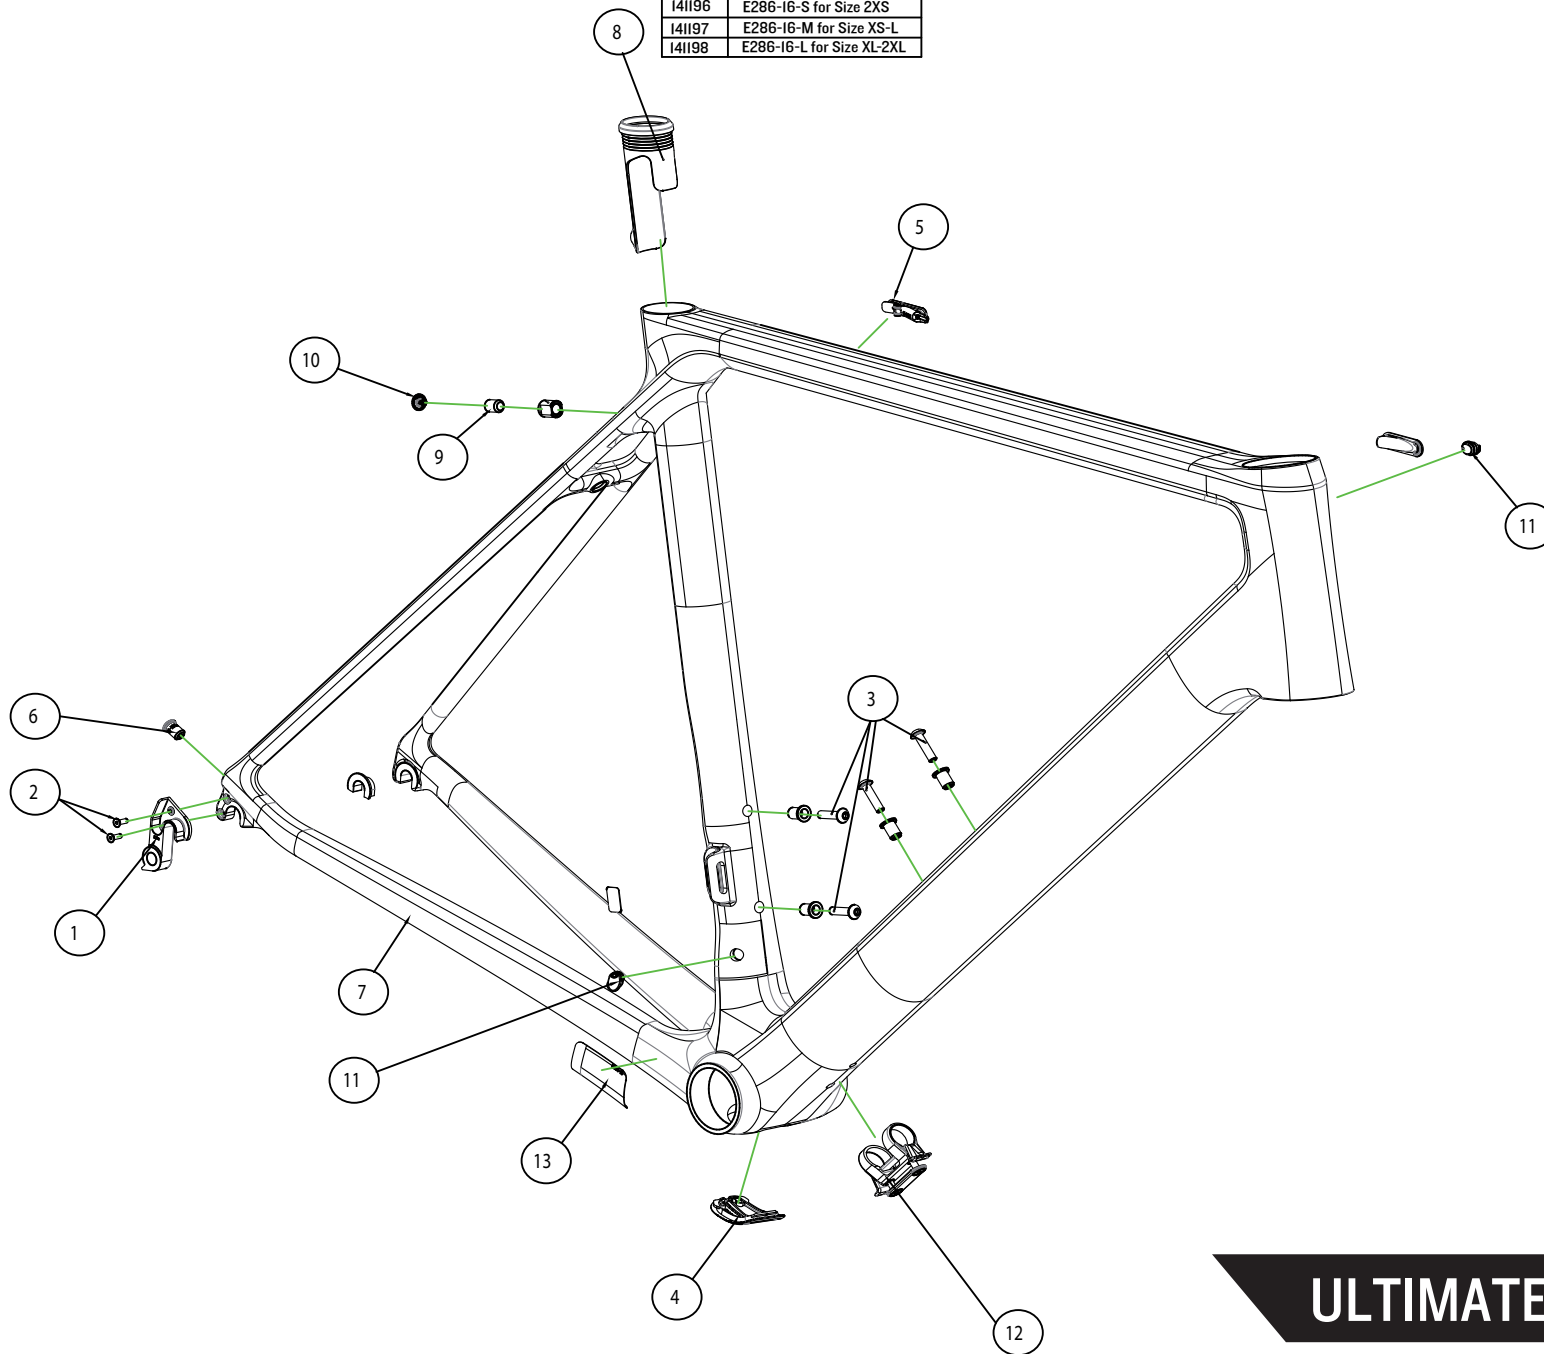

S/T insert	
I41196	E286-I6-S for Size 2XS
I41197	E286-I6-M for Size XS-L
I41198	E286-I6-L for Size XL-2XL

	Canyon#	Part Name		Qty.
1	I40986	RD-hanger # 35		IPC
2		incl. screws	ISO 10642	2PCS
3	A1037681	water bottle screw	ISO 4762	4PCS
4	I06424	cable guide el BB	E403-I6	IPC
5	I40311	cable stopper	E285-I6	IPC
6	A1037719	grommet Di2	E161-I3	IPC
7	A1037680	Protection foil	25x39x240mm	IPC
8	see drawing	Seat tube insert	E286-I6	IPC
9	A1059097	socket set screw	DIN 913	IPC
10	A1057089	rubber plug	E424-I6	IPC
11	A1027315	Di2 grommet	SM-GM02	2PCS
12	A1037720	Assembly battery holder incl. screws	E160-I3	1SET
13	I54746	chainsuck plate	E289-I6	IPC

ULTIMATE CF EVO EL | R47-20

CANYON

REVISION 00 | 15.01.2020