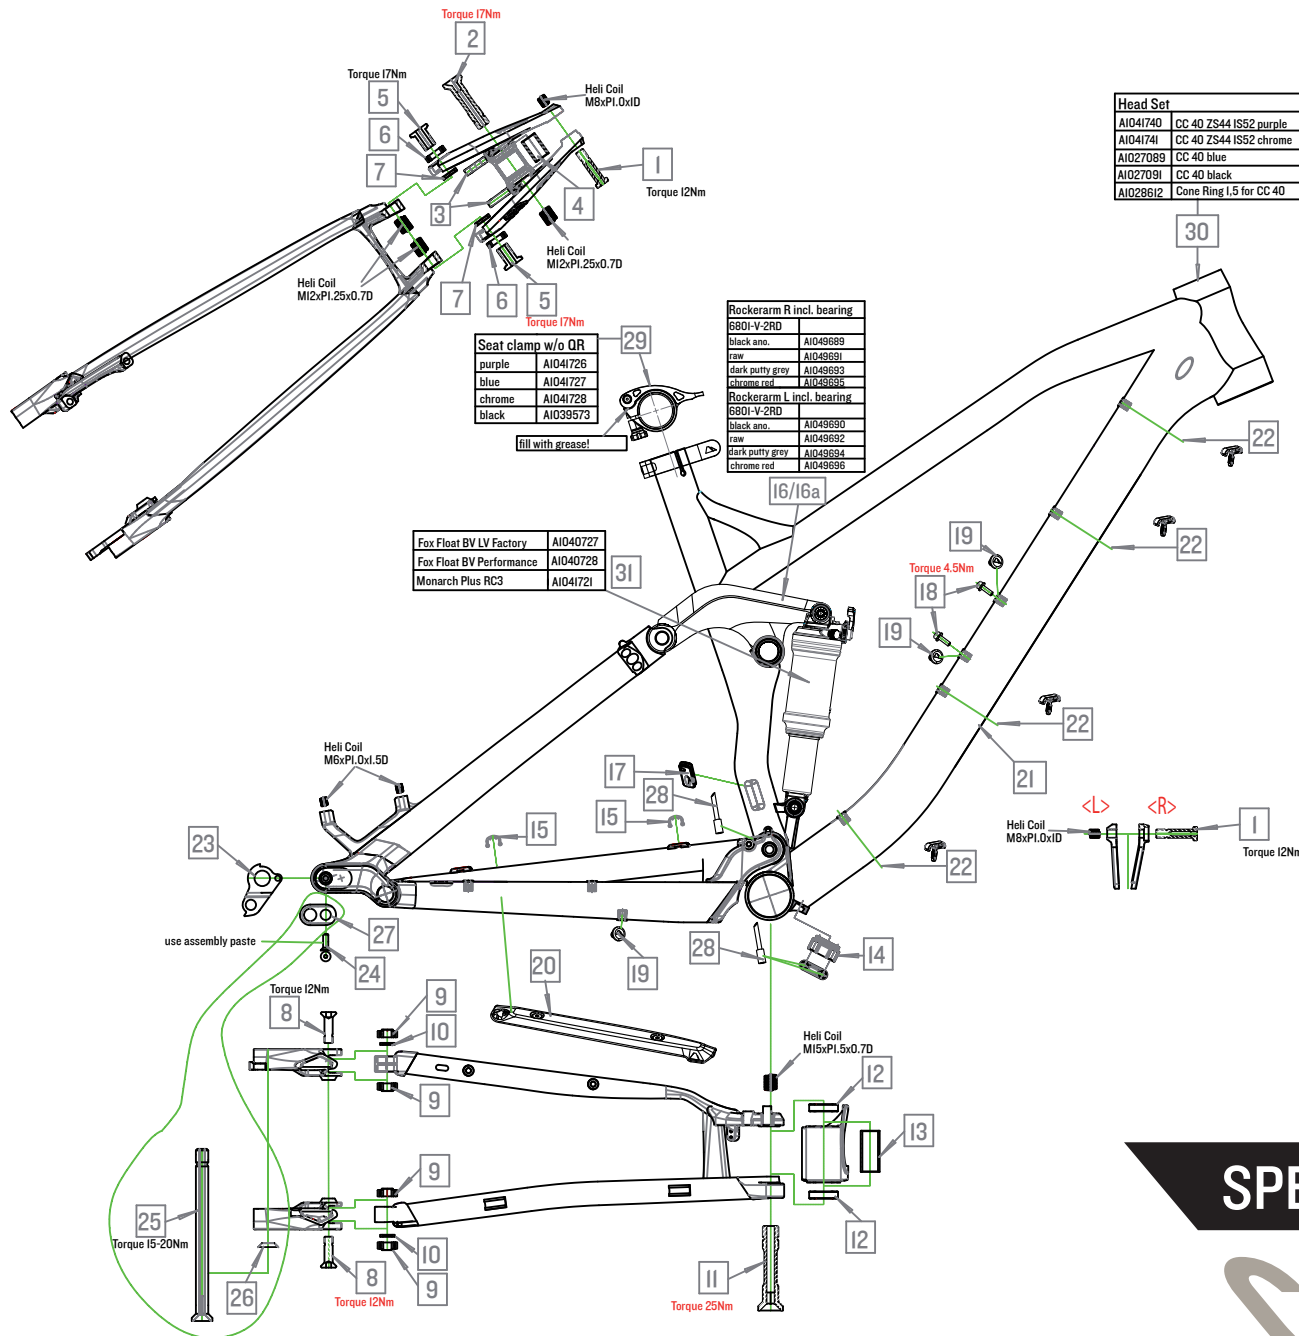

Note: Rear triangle should fall by itself after assembly!

| Head Set | |
|----------|-------------------------|
| A1041740 | CC 40 ZS44 IS52 purple |
| A1041741 | CC 40 ZS44 IS52 chrome |
| A1027089 | CC 40 blue |
| A1027091 | CC 40 black |
| A1028612 | Cone Ring 1,5 for CC 40 |

| Rockerarm R incl. bearing | |
|---------------------------|----------|
| 6801-V-2RD | |
| black ano. | A1049699 |
| raw | A1049691 |
| dark putty grey | A1049693 |
| chrome red | A1029885 |

| Rockerarm L incl. bearings | |
|----------------------------|----------|
| 6801-V-2RD | |
| black ano. | A1049690 |
| raw | A1049692 |
| dark putty grey | A1049694 |
| chrome red | A1049696 |