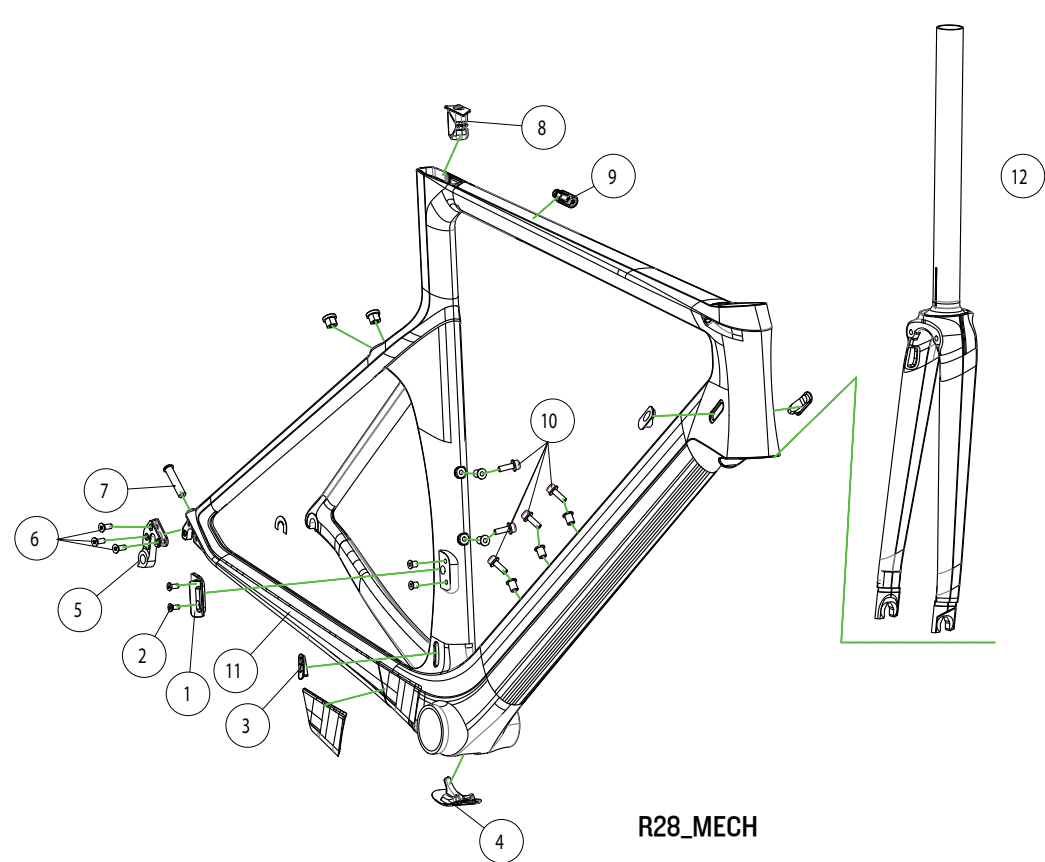

**R28\_EL**

Canyon#	Part Name	Qty.
1	FD-Hanger E205-I5	IPC
2	FD-Hanger Screw	2PCS
3	Cable cap BB EI57-I3	IPC
4	Seat Clamp Set E204-I5	ISET
5	plastic clip-in cable holder E56-I2	IPC
6	grommet Di2 chain stay EI6I-I3	IPC
7	Di2 Grommet E207-I5	IPC
8	RD Hanger No.25	IPC
9	RD Hanger screws	3PCS
10	alloy water bottle screw	5PCS
11	protection foil C/S	IPC
12	Assembly battery holder EI60-I3	ISET
13	screws for battery holder	2PCS
14	One One Four SLX F30-I5-P01 One One Four SLX F30-I5-P04 One One Four SLX F30-I5-P05	IPC

**R28\_MECH**

Canyon#	Part Name	Qty.
1	FD-Hanger E205-I5	IPC
2	FD-Hanger Screw	2PCS
3	cable guide for FD-Hanger E209-I5	IPC
4	cable guide BB EI62-I3	IPC
3	RD Hanger No.25	IPC
6	RD Hanger screws	3PCS
7	Cable Stopper CS E208-I5	IPC
8	Seat Clamp Set E204-I5	ISET
9	plastic clip-in cable holder E56-I2	IPC
10	alloy water bottle screw	5PCS
11	protection foil C/S	IPC
12	One One Four SLX F30-I5-P01 One One Four SLX F30-I5-P03	IPC

**AEROAD CF SLX | R28-I5**