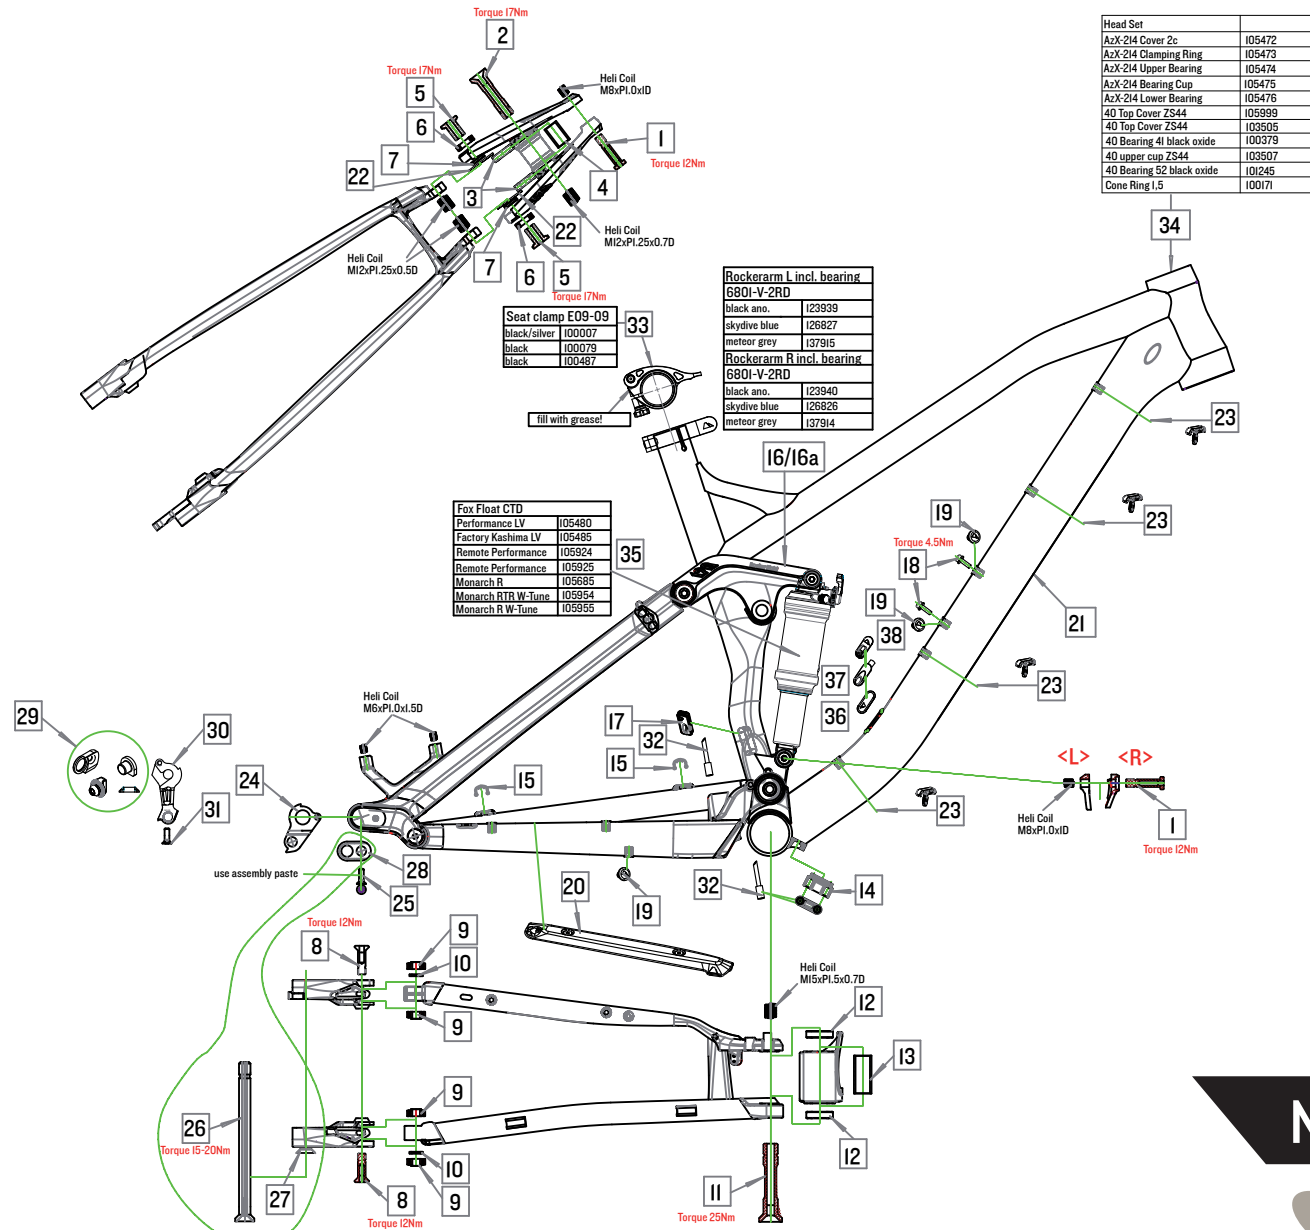

Note: Rear triangle should fall by itself after assembly!

Head Set	
AzX-214 Cover 2c	105472
AzX-214 Clamping Ring	105473
AzX-214 Upper Bearing	105474
AzX-214 Bearing Cup	105475
AzX-214 Lower Bearing	105476
40 Top Cover ZS44	105999
40 Top Cover ZS44	103505
40 Bearing 4l black oxide	100379
40 upper cup ZS44	103507
40 Bearing 52 black oxide	101245
Cone Ring 1,5	100171

Rockerarm L incl. bearing 6801-V-2RD	
black ano.	123939
skydive blue	126827
meteor grey	137915

Rockerarm R incl. bearing 6801-V-2RD	
black ano.	123940
skydive blue	126826
meteor grey	137914

Seat clamp E09-09	
black/silver	100007
black	100079
black	100487

Canyon#	Part Name	Qty.
1	123328 shock bolt	2PCS
2	123329 axle for rocker arm pivot	1PC
3	12191 bearing 7901-V-2RD	2PCS
4	123330 spacer ST-pivot	1PC
5	123331 pivot bolt	2PCS
6	122634 bearing 6801-V-2RD	2PCS
7	123332 pivot spacer	2PCS
8	123333 horstlink bolt	2PCS
9	123334 bearing 698-V-2RD-1.5	4PCS
10	123335 horstlink spacer	2PCS
11	123336 main pivot axle	1PC
12	120891 bearing 7902-V-2RD	2PCS
13	123337 spacer main pivot	1PC
14	123196 Cable guide E24-14	1PC
15	100031 Cable Clip II-10-777	2PCS
16	see drawing Rockerarm incl. bearing L	1SET
16a	see drawing Rockerarm incl. bearing R	1SET
17	100176 clip-in cable guide E99-12	1PC
18	100256 water bottle screw	2PCS
19	100057 blind plug E40-10	3PCS
20	100803 C/S protector incl. screws E170-14	1SET
21	123336 protection foil D/T 45x235mm	1PC
22	137940 SS-Yoke Pivot washer	2PCS
23	103641 double cable-clip EI95-14	4PCS
24	RD-hanger # 26 for SRAM	1PC
25	incl. screws	1PC
24	RD-hanger # 27 for Shimano direct mount	1PC
25	incl. screws	1PC
26	Canyon through axle	1PC
27	100622 conic steel washer E172-14	1PC
28	DO chip	1PC
29	100759 DO-Adapter kit for QR skewer E173-14	1SET
30	RD-hanger # 29 only for Shimano direct mount	1PC
31	incl. screws	1PC
32	100046 Jagwire nose ferrule	3PCS
33	see drawing Seat clamp E09-09	1SET
34	see drawing Head Set	1SET
35	see drawing Rear Shock	1SET
36	104729 blind plug E237-15	1PC
37	104704 cable stop E287-15	1PC
38	104705 double grommet e-tube E288-15	1PC

NERVE AL | MI3-16