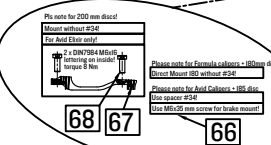

Main Pivot Assembly
A: Tight Part #31 right with loctite first
B: Tight Part #30 with loctite
C: Tight Part #31 left with loctite

	Canyon#	Part Name	Qty
1	A1017956	shock mount screw	IPC
2	A1024277	screw	2PCS
8	A1029862	bearing 7902VRD	2PCS
10	see drawing	cap of axis	2PCS
11	A1029862	bearing 7902VRD	2PCS
12	A1030301	axis	IPC
13	A1030302	sag monitor ring	IPC
14	A1030303	washer	IPC
15	A1030304	cone	IPC
16	A1030305	screw	IPC
17	A1029943	spring	4PCS
18	A1024285	joint axis	4PCS
19	A1024286	joint screw	4PCS
20	A1024287	spacer outside (dark grey)	4PCS
21	A1028951	bearing 61802 V-2RS	4PCS
22	A1024289	spacer inside (black)	4PCS
24	A1024290	main axis	IPC
25	A1024291	washer-right	IPC
26	A1030307	bearing 61903-VRS	IPC
27	A1030308	bearing 61902-VRS	IPC
28	A1030315	spacer <0.4>	IPC
	A1030516	or <0.6>	IPC
	A1030517	or <0.8>	IPC
29	A1024292	washer-left	IPC
30	A1024293	main axis screw	IPC
31	A1024294	screw	2PCS
40	A1017959	RD Hanger No. 21	IPC
41	A1024012	RD Hanger Screw	IPC
42	A1017978	disc mount spacer	2PCS
48	A1005071	BB cable stopper E24-09	IPC
49	A1016904	satellite with bolt	7SETS
50	A1030324	spacer	IPC
51	A1020443	cable clip	6PCS
52	A1024297	Rocker arm axle	IPC
53	A1024298	Rocker arm screw	IPC
55	A1035534 (black)	Rocker arm (L)	1SET
56		Rocker arm (R)	1SET
57	A1022841	chain guide fin E78-II	IPC
58		incl. screw	IPC
59	A1024299	cable stopper	IPC
60	A1030318	dowel pin	IPC
61	A1023212	special chain stay protector E79-II	1SET
63	A1018432	protection foil	IPC
64	see drawing	protection foil	IPC
65	A1006942	water bottle bosses	2PCS
66	A1021215	post mount bolt	2PCS
67	A1029234	post mount adapter E100-12	IPC
68	A1017835	post mount bolt	2PCS
69	A1029411	chainstay	1SET
70	A1029418	seatstay	1SET
71	A1023083	sealing	2PCS
72	A1023088	needle bearing HNI010	IPC
73	see drawing	shock bushing	IPC
74	A1023085	washer (R)	IPC
74-1	A1023086	washer (L)	IPC
75	A1023087	shock mount axle	IPC
76	A1012935	Synrface X12	1SET
77	A1021598	E-Type plate E66-11	IPC
		or	
	A1029235	E-Type plate for SRAM XO E102-12	IPC
78	A1017953	screws for E-Type plate	2PCS
79	A1012197	Hammerschmidt plate	IPC
80	A1012196	screws for HS plate	3PCS
81	see drawing	head set	1SET
82	see drawing	seat clamp E09-09	IPC
83	A1028465	Canyon bushing E80-12	2PCS
84	see drawing	rear shock	IPC

STRIVE ESX | M25-12