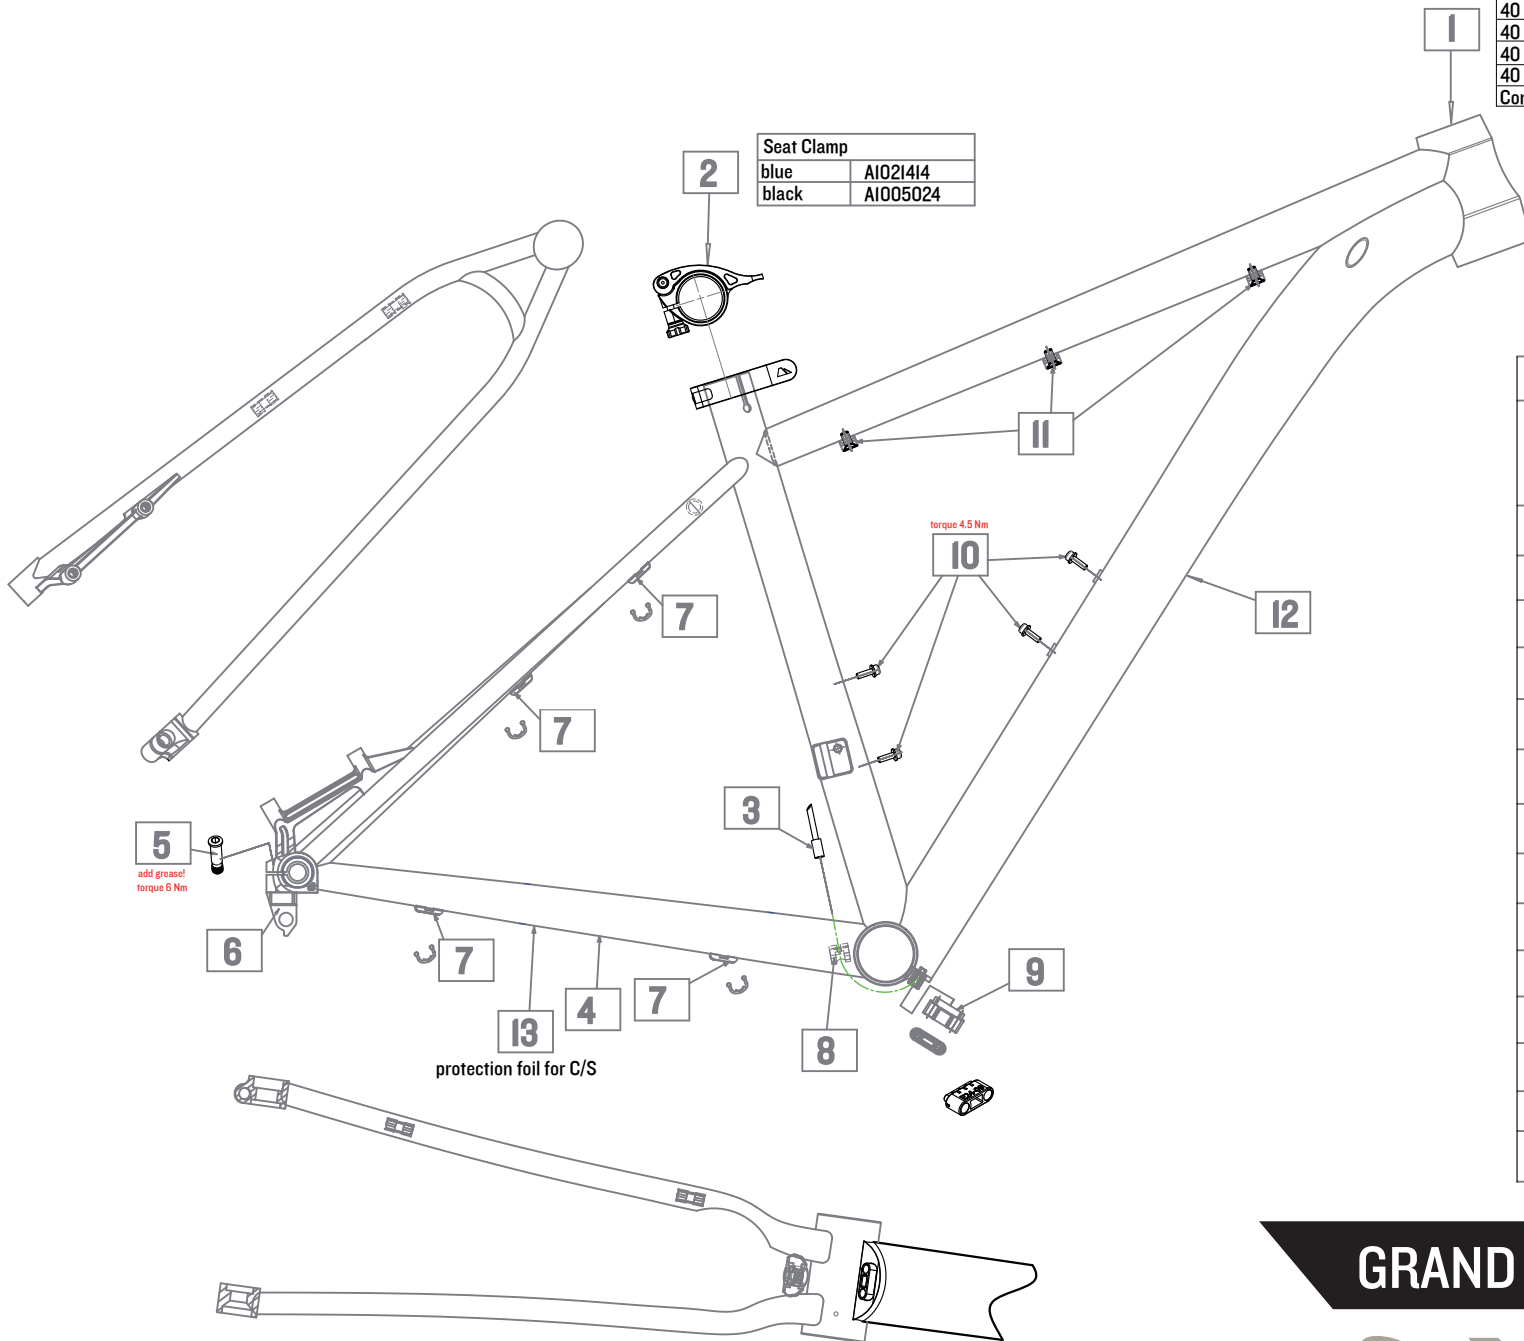

Head Set	
40 Top Cover ZS44	AI047222
40 upper cup ZS44	AI047229
40 Top Cover ZS44	AI048576
40 upper cup ZS44	AI048578
40 Bearing 41 black oxide	AI035840
40 Bearing 52 black oxide	AI044992
Cone Ring 1.5	AI028612

Seat Clamp	
blue	AI021414
black	AI005024

	Canyon#	Part Name	Qty.
1	see drawing	Cane Creek 40	IPC
	AI028612	cone ring 1.5 for CC40	IPC
2	see drawing	Seat Clamp 30.9 E09-09	1SET
3	AI013141	jagwire nose ferrule	IPC
4	AI026194	C/S Nylon protector E35-12	IPC
5	AI024012	RD hanger screw	IPC
6	AI017559	RD hanger No.21	IPC
7	AI012043	Cable Clip II-101-777	4PCS
8	AI022936	cyl. cable stopper	IPC
9	AI005071	BB cable guide E24-09	IPC
10	AI006942	water bottle screw	4PCS
11	AI016904	cable holder set single type	3SETS
12	AI043787	protection foil for D/T	IPC
13	AI021467	protection foil for C/S	IPC
		OPTIONAL	
	AI035502	satellite set for reverb post	1SET

GRAND CANYON AL SLX 29 | M28-15