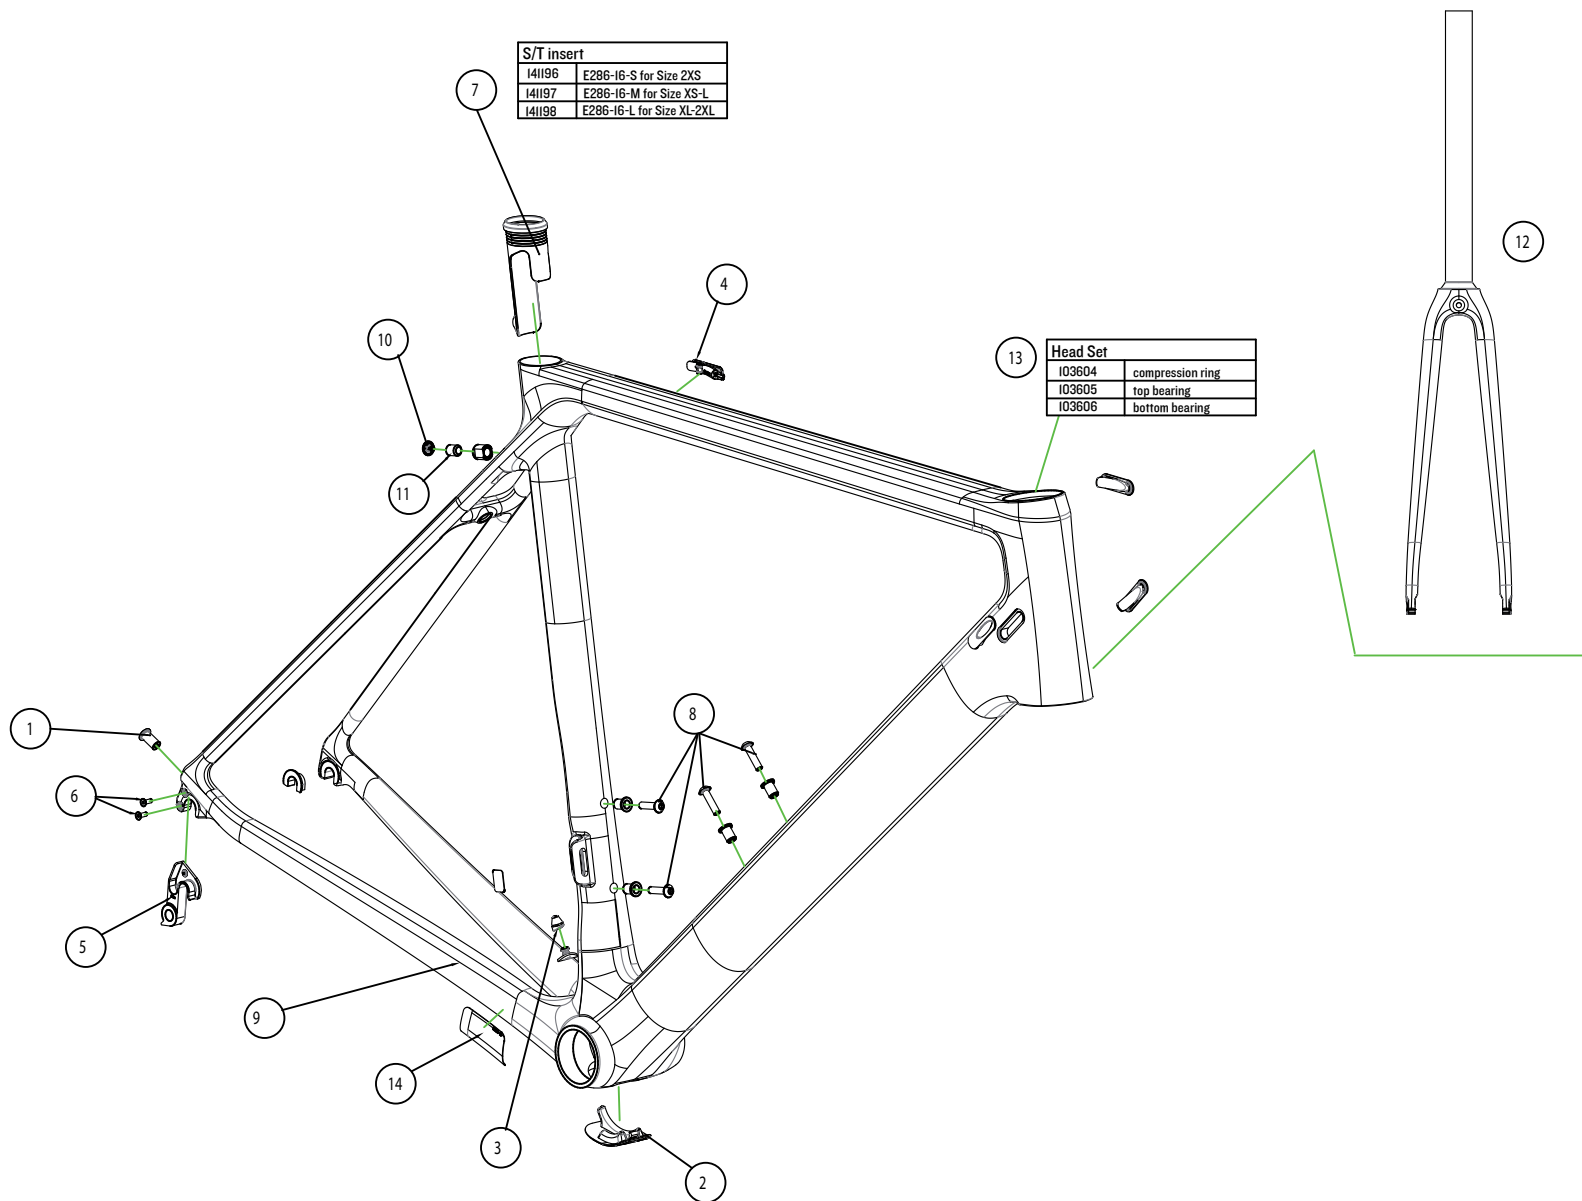

S/T insert	
I41196	E286-16-S for Size 2XS
I41197	E286-16-M for Size XS-L
I41198	E286-16-L for Size XL-2XL

Head Set	
I03604	compression ring
I03605	top bearing
I03606	bottom bearing

	Canyon#	Part Name		Qty.
1	A1037679	JW Cable stop	CC307-A	IPC
2	A1059121	cable guide BB	E162-15	IPC
3	A1037677	splash guard	E164-13	IPC
4	I40311	cable stopper	E285-16	IPC
5	I40986	RD-hanger # 35		IPC
6		incl. screws	ISO 10642	2PCS
7	see drawing	Seat tube insert	E286-16	IPC
8	A1037681	water bottle screw	ISO 4762	4PCS
9	A1037680	Protection foil	25x39x240mm	IPC
10	A1057089	rubber plug	E424-16	IPC
11	A1059097	socket set screw	DIN 913	IPC
12	I06215	Fork	F37-16-P01	IPC
13	see drawing	Head Set		1SET
14	I54746	chainsuck plate	E289-16	IPC

ULTIMATE CF EVO ME | R47-17

CANYON

REVISION 00 | 11.05.2017