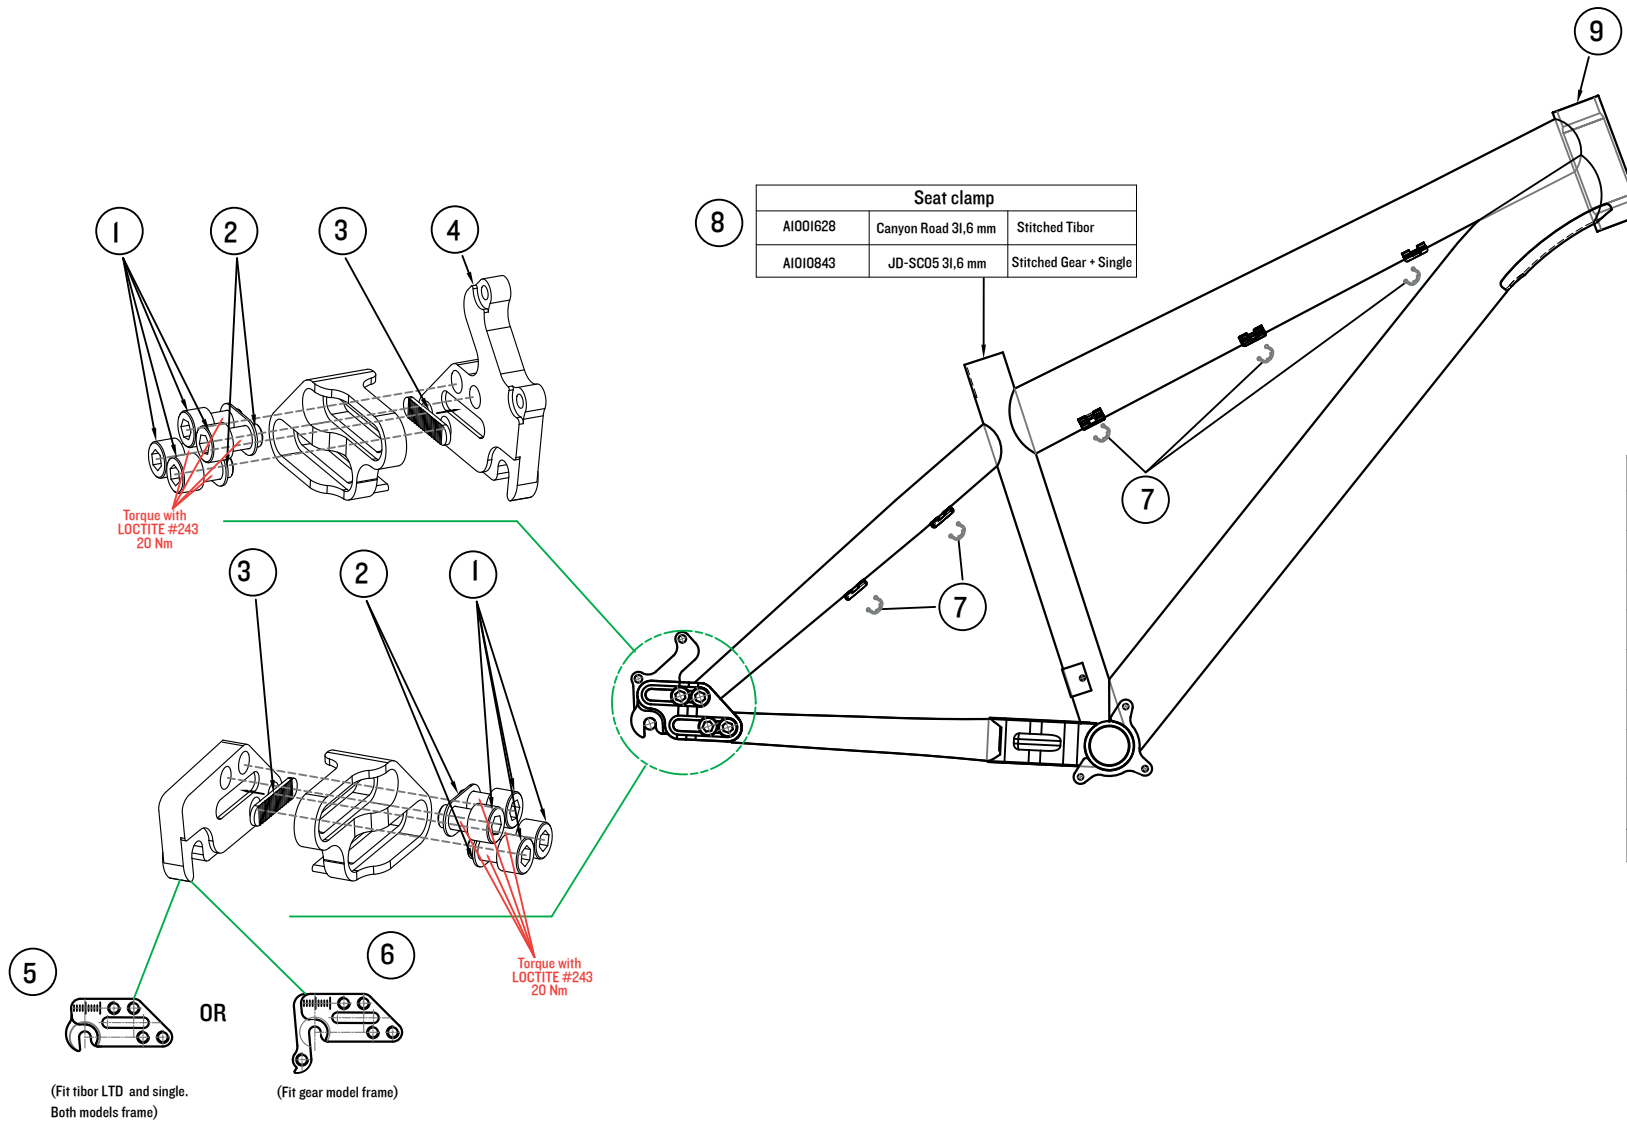

Head Set		
A1004783	Acros Tibor Edition (AH-06)	Stitched Tibor
A1004792	OEM! FSA The Pig No.7 2008	Stitched Gear + Single

Seat clamp		
A1001628	Canyon Road 31,6 mm	Stitched Tibor
A1010843	JD-SC05 31,6 mm	Stitched Gear + Single

	Canyon#	Part Name	Qty.
1	A1013155	screw	8PCS
2	A1013156	washer	4PCS
3	A1013157	corrugated panel	2PCS
4	A1013158	dropout left	IPC
5	A1013159	dropout right	IPC
6	A1013160	dropout right	IPC
7	A1012043	Cable Clip II-101-777	10PCS
8	see drawing	Seat Clamp 31,6mm	IPC
9	see drawing	Head Set	IPC

STITCHED | M21-09

CANYON