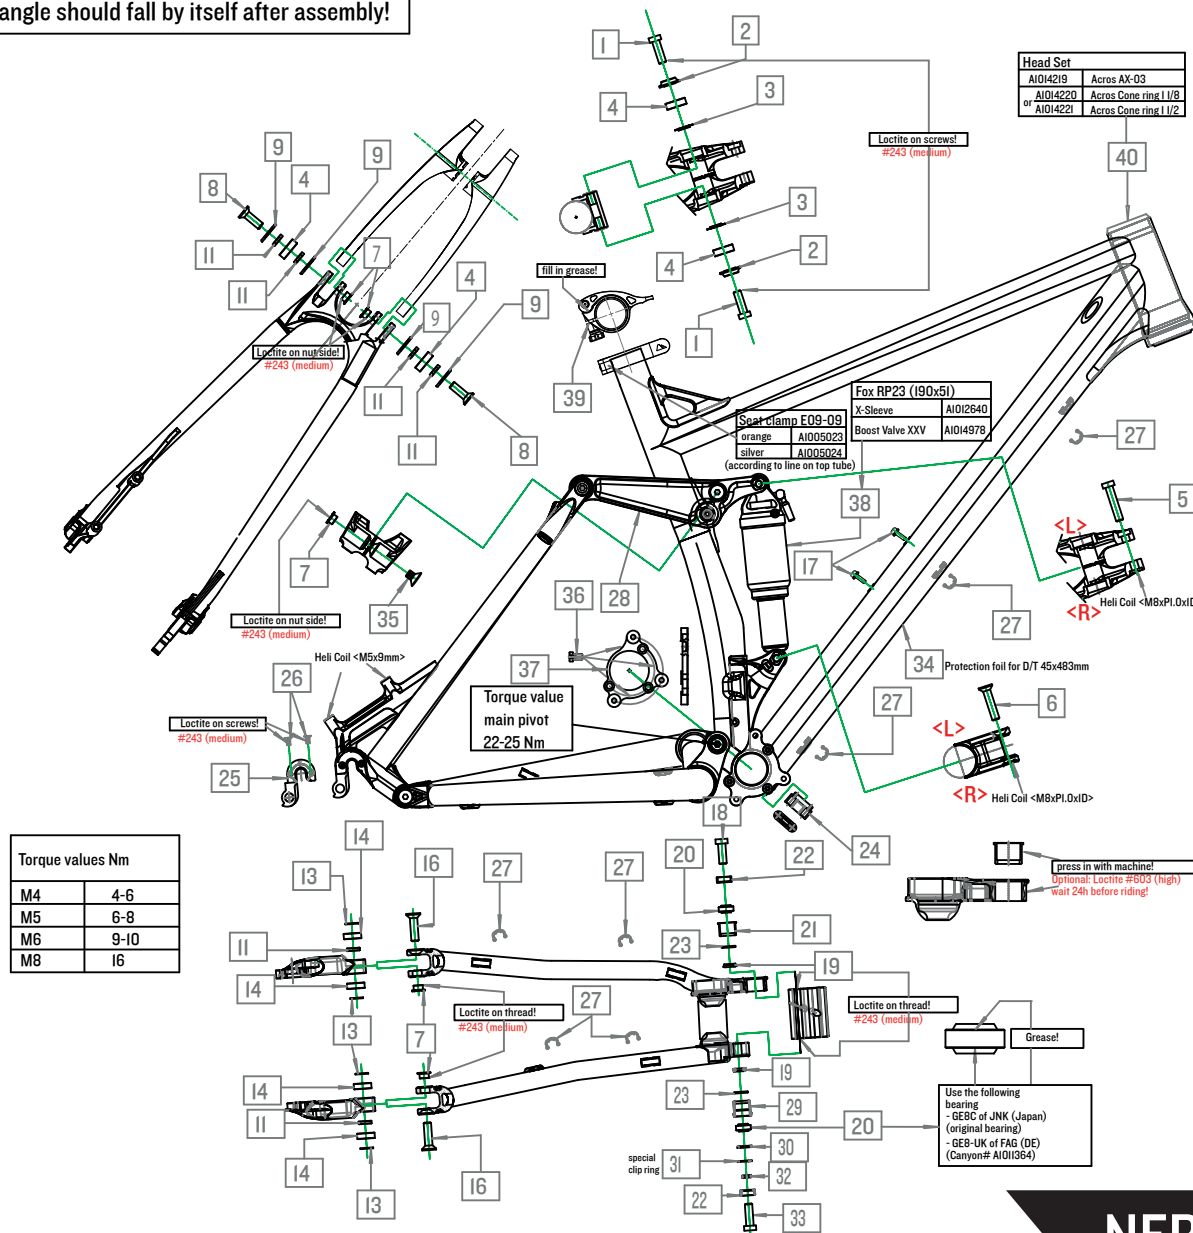

Note: Rear triangle should fall by itself after assembly!

Head Set	
A1012025	Acros AX-03
A1014220	Acros Cone ring 1 1/8
A1014221	Acros Cone ring 1 1/2

Fox RP23 (190x51)	
X-Sleeve	A1012640
Boost Valve XXV	A1014978

Seat clamp E09-09	
orange	A1005023
silver	A1005024

	Canyon#	Part Name	Qty.
1	A1012025	screw	2PCS
2	A1012026	cap	2PCS
3	A1012027	washer	2PCS
4	A1012028	bearing 608-2RS	4PCS
5	A101245	shock mount screw	1PC
6	A1012029	screw	1PC
7	A1012034	shock nut	5PCS
8	A1012031	screw	2PCS
9	A1012032	spacer	4PCS
11	A1012033	washer	6PCS
13	A1012035	adjusting washer	4PCS
14	A1012036	bearing 698-2RS	4PCS
16	A1012037	C/S screw	2PCS
17	A1006942	water bottle screw	2PCS
18	A1012038	screw	1PC
19	A1012039	ball joint spacer	2PCS
20	A1012147	bearing JNK GE8C (optional: FAG GE8-UK)	2PCS
21	A1012040	ball joint bushing	1PC
22	A1012041	seal bushing	2PCS
23	A1012042	O-Ring	2PCS
24	A1005071	Cable guide E24-09	1PC
25	A100771	RD-hanger #16	1PC
26		incl. screws	2PCS
27	A1012043	Cable Clip II-101-777	7PCS
28	A1012194	Rockorarm	1SET
29	A1016583	bushing	1PC
30	A1016584	spacer	1PC
31	A1016585	special clip ring	1PC
32	A1016586	spacer	1PC
33	A1016587	screw	1PC
34	A1014818	protection foil	1PC
35	A1012195	screw	1PC
36	A1012196	screws for HS plate	3PCS
37	A1012197	Hammerschmidt plate	1PC
38	see drawing	Fox RP23 190x51	1SET
39	see drawing	Seat clamp E09-09 30.9/35.0mm	1SET
40	see drawing	Head Set	1SET

NERVE AM | M17-10