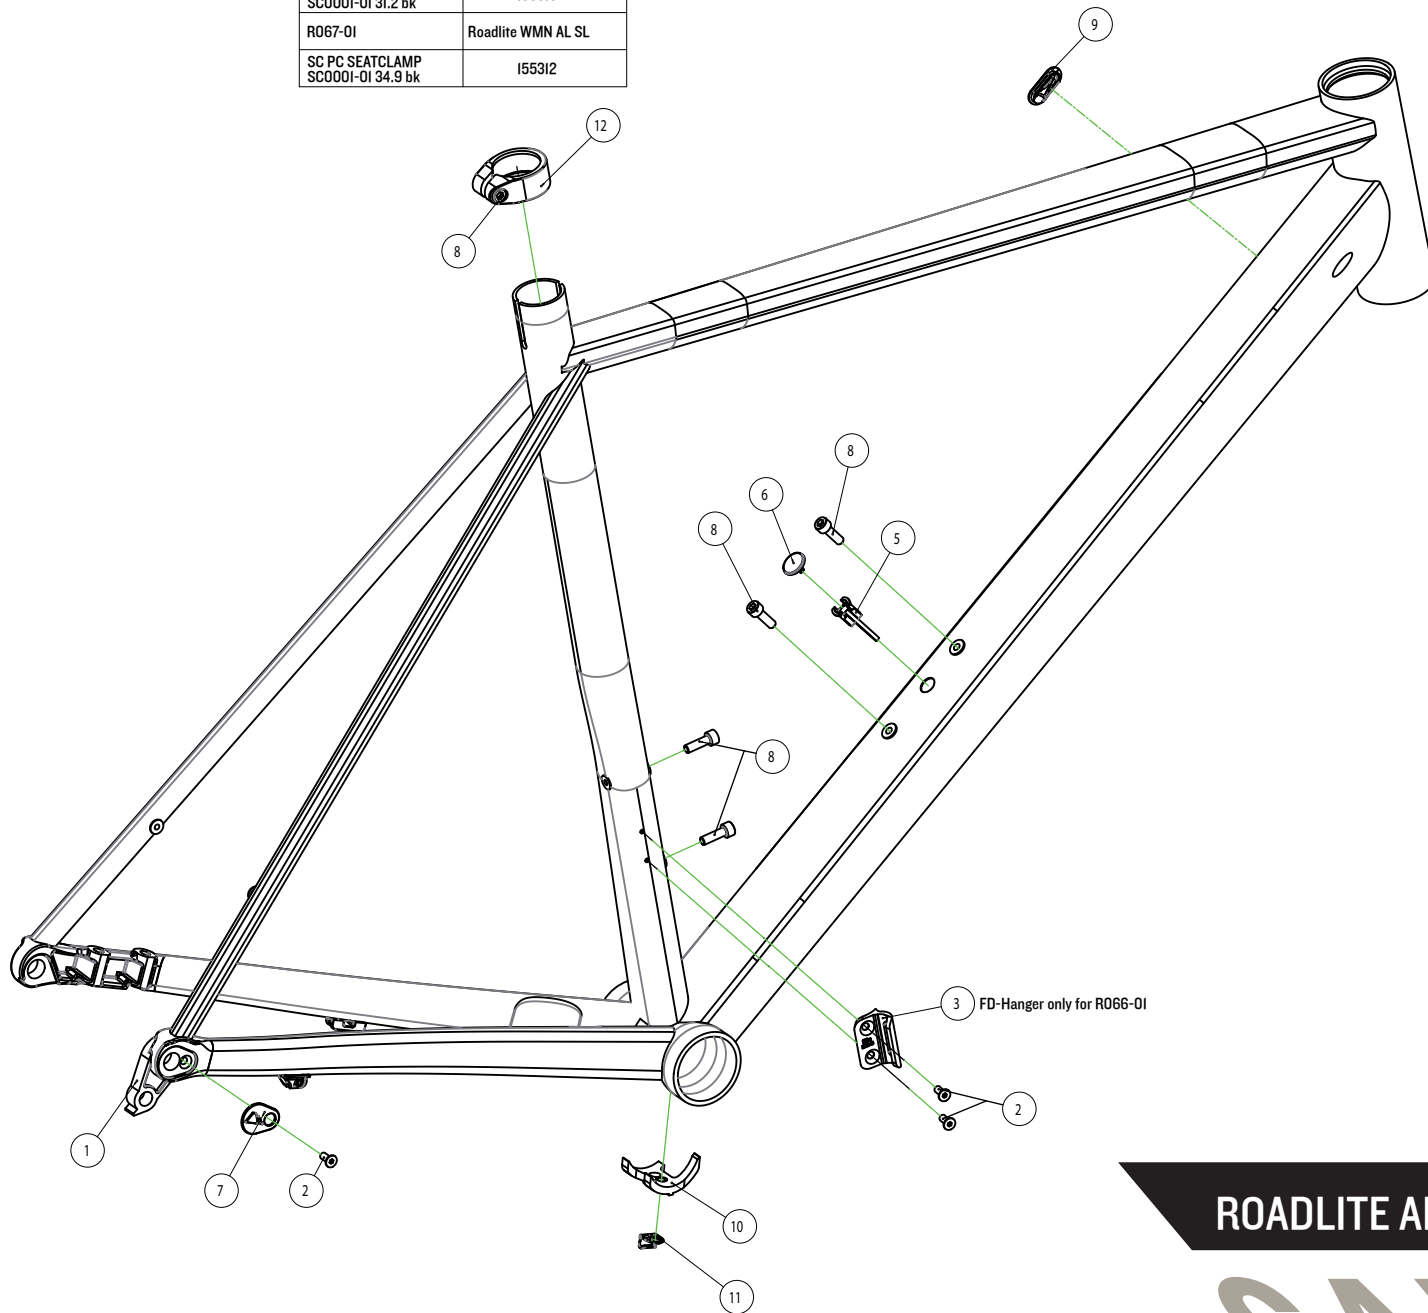

Seatclamp	
R066-01	Roadlite AL SL
SC PC SEATCLAMP SC0001-01 3l.2 bk	I55310
R067-01	Roadlite WMN AL SL
SC PC SEATCLAMP SC0001-01 34.9 bk	I55312

POS-NR.	CANYON#	NAME	QTY.
1	I65360	RD-Hanger incl. EP0716-01	1
2		Screw ISO 10642 M4x10	1
3	I23761	FD-Hanger incl. E202-15	1
4		Screw ISO 10642 M4x10	2
5	I67698	Brake hose guide D/T E389-16	1
6	I54652	Cover plug EP0681-01	1
7	I54745	D/O frame cover right E392-16	1
8	I22223	Water bottle screw ISO 4762 M5x16	5
9	I60474	Rubber plug EP0763-01	1
10	I00010	Cable guide	1
11	I59097	Hydro cable clip fpr BB EP0676-01	1
12	see drawing	Seatclamp	1

ROADLITE AL SL/WMN AL SL | R066/R067 -01

CANYON

REVISION 00 | 11.06.2018