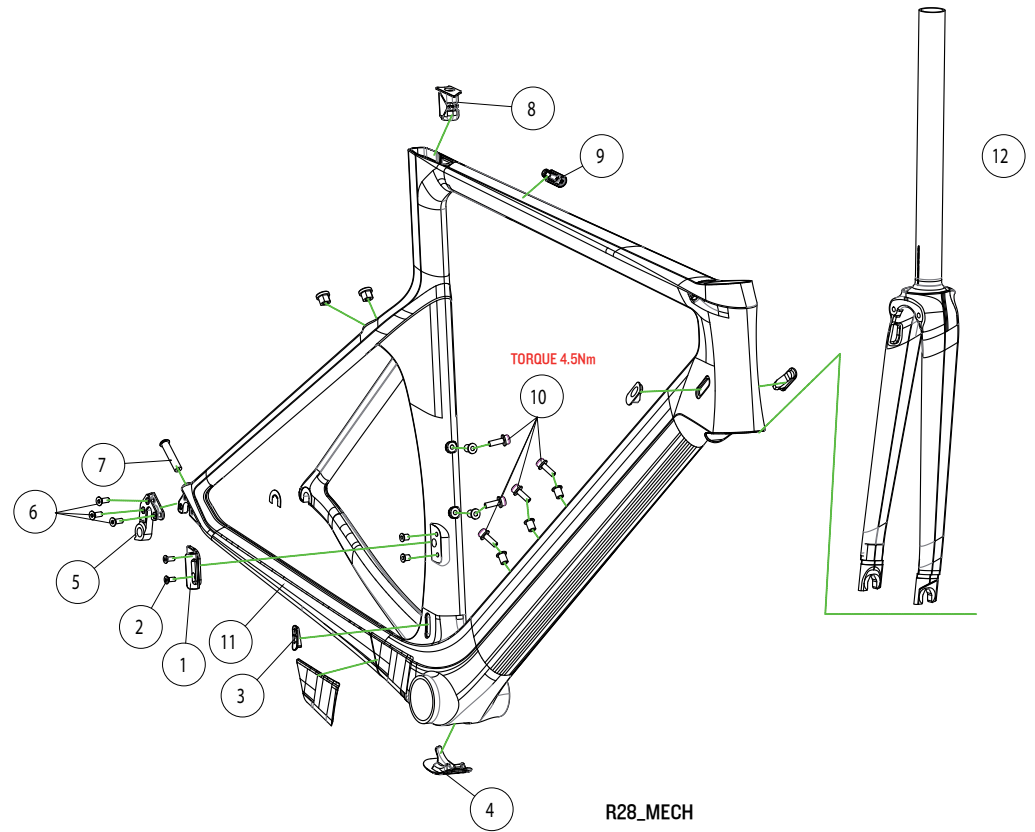

R28_EL

Canyon#	Part Name	Qty.
1	FD-Hanger E205-15	IPC
2	FD-Hanger Screw	2PCS
3	Cable cap BB E157-13	IPC
4	Seat Clamp Set E204-15	1SET
5	plastic clip-in cable holder E56-12	IPC
6	grommet D12 chain stay E161-13	IPC
7	D12 Grommet E207-15	IPC
8	RD Hanger No.25	IPC
9	RD Hanger screws	3PCS
10	alloy water bottle screw	5PCS
11	protection foil C/S	IPC
12	Assembly battery holder E160-13	1SET
13	screws for battery holder	2PCS
14	One One Four SLX F30-16-P01 F30-16-P04 F30-16-P05	IPC

R28_MECH

Canyon#	Part Name	Qty.
1	FD-Hanger E205-15	IPC
2	FD-Hanger Screw	2PCS
3	cable guide for FD-Hanger E209-15	IPC
4	cable guide BB E162-15	IPC
5	RD Hanger No.25	IPC
6	RD Hanger screws	3PCS
7	Cable Stopper CS E208-15	IPC
8	Seat Clamp Set E204-15	1SET
9	plastic clip-in cable holder E56-12	IPC
10	alloy water bottle screw	5PCS
11	protection foil C/S	IPC
12	One One Four SLX F30-16-P01 F30-16-P03 F30-16-P06	IPC

AEROAD CF SLX | R28-16

CANYON